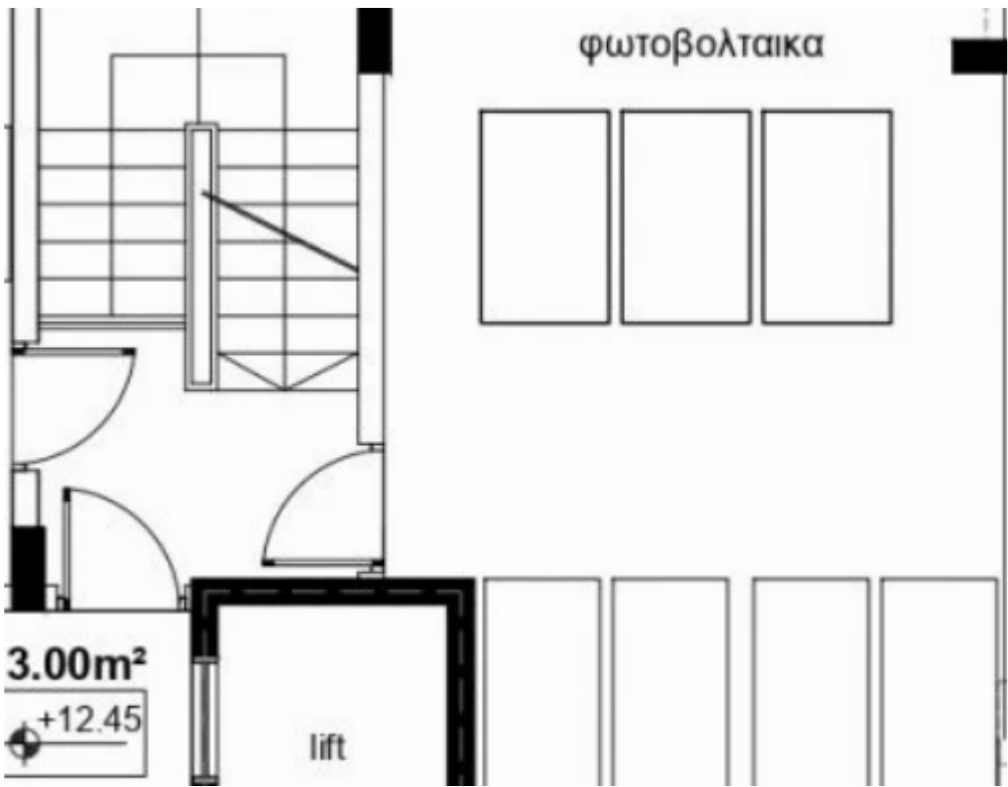

2 bedrooms, 79 sq.m.

Limassol, Ayiou-Neophytou-School-Ikea-Makarios-Iii-Kato-Polemida-4155 , Cyprus

Offered at: € 320,000

Estate ID: 30885

Ref: J2943L232

Density: **0 %**

Available from: **2024-04-23**

Offered at: **320,000**

Type: **Penthouse**

This property for sale is a beautiful and spacious flat located in a prime location. With 79 sqm of living space, this flat is perfect for individuals or families looking for a comfortable and stylish place to call home. The flat features two bedrooms, providing ample space for relaxation and rest. The property also includes a covered parking spot, which is a valuable amenity for those who own a vehicle. Additionally, there is a storage room, providing extra space to store personal belongings or household items. One of the most impressive features of this property is the verandas, which measure 17 square meters. These verandas offer a great space to entertain guests or relax in the fre...