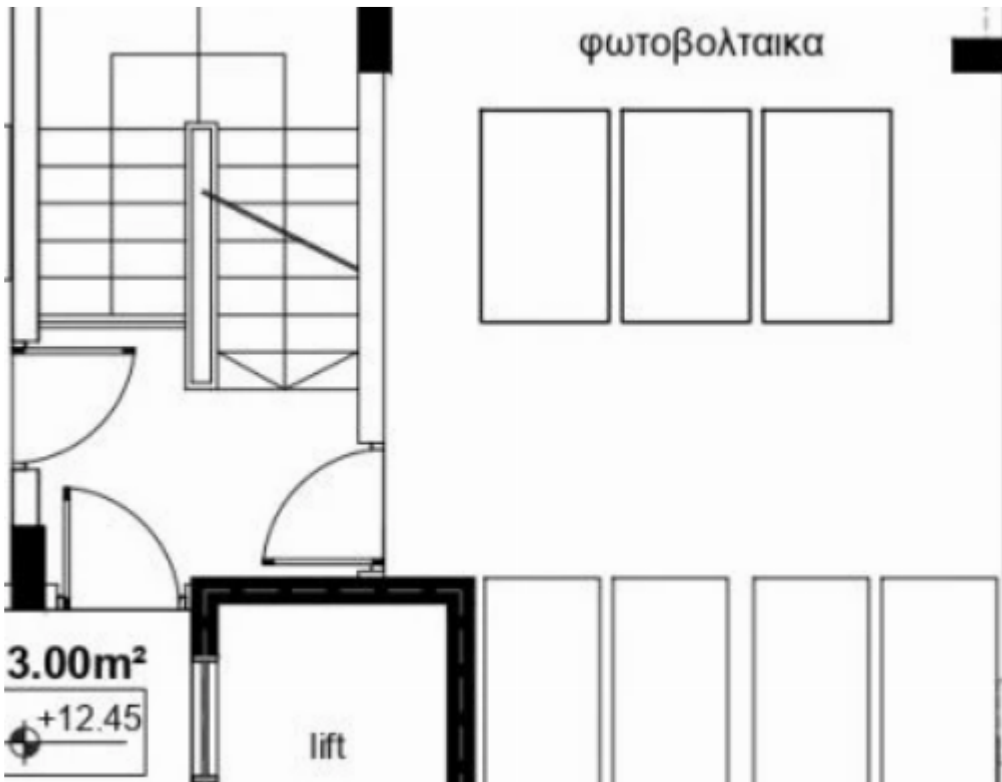

2 bedrooms, 79 sq.m.

Limassol, Ayiou-Neophytou-School-Ikea-Makarios-Iii-Kato-Polemida-4155 , Cyprus

Offered at: € 320,000

Estate ID: 30885

Ref: J2943L232

Density: **0 %**

Available from: **2024-04-23**

Offered at: **320,000**

Type: **Penthouse**

This property for sale is a beautiful and spacious flat located in a prime location. With 79 sqm of living space, this flat is perfect for individuals or families looking for a comfortable and stylish place to call home. The flat features two bedrooms, providing ample space for relaxation and rest. The property also includes a covered parking spot, which is a valuable amenity for those who own a vehicle. Additionally, there is a storage room, providing extra space to store personal belongings or household items. One of the most impressive features of this property is the verandas, which measure 17 square meters. These verandas offer a great space to entertain guests or relax in the fre...