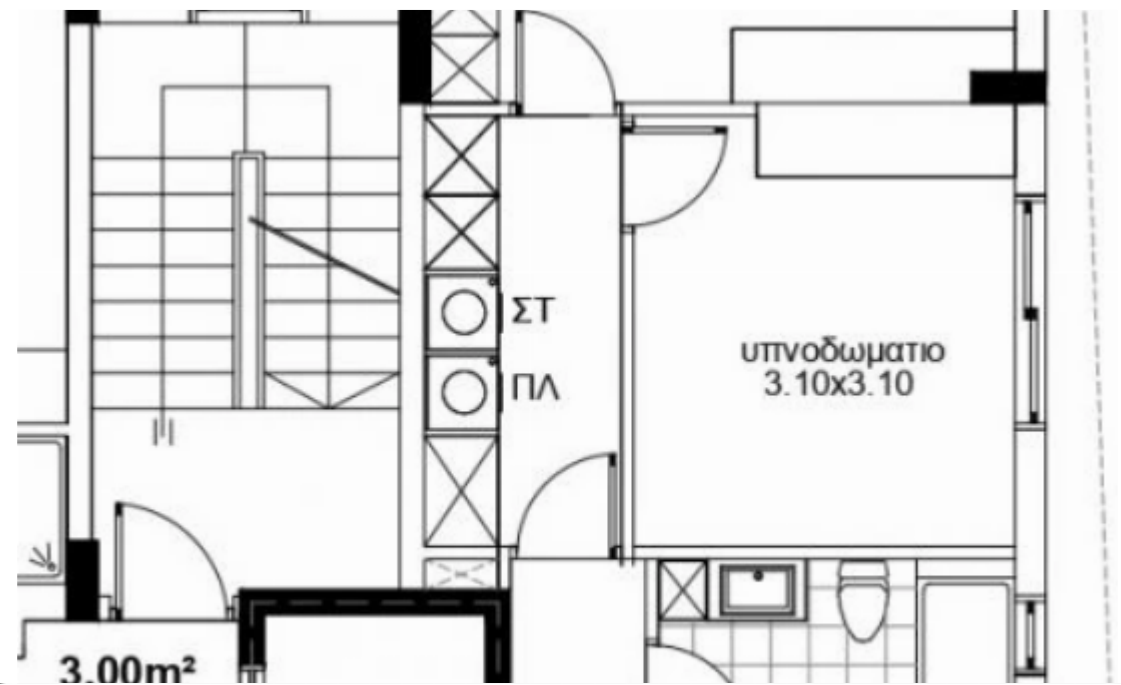

2 bedrooms, 79 sq.m.

Limassol, Ayiou-Neophytou-School-Ikea-Makarios-Iii-Kato-Polemida-4155 , Cyprus

Offered at: € 320,000

Estate ID: 30885

Ref: J2943L232

Density: **0 %**

Available from: **2024-04-23**

Offered at: **320,000**

Type: **Penthouse**

This property for sale is a beautiful and spacious flat located in a prime location. With 79 sqm of living space, this flat is perfect for individuals or families looking for a comfortable and stylish place to call home. The flat features two bedrooms, providing ample space for relaxation and rest. The property also includes a covered parking spot, which is a valuable amenity for those who own a vehicle. Additionally, there is a storage room, providing extra space to store personal belongings or household items. One of the most impressive features of this property is the verandas, which measure 17 square meters. These verandas offer a great space to entertain guests or relax in the fre...