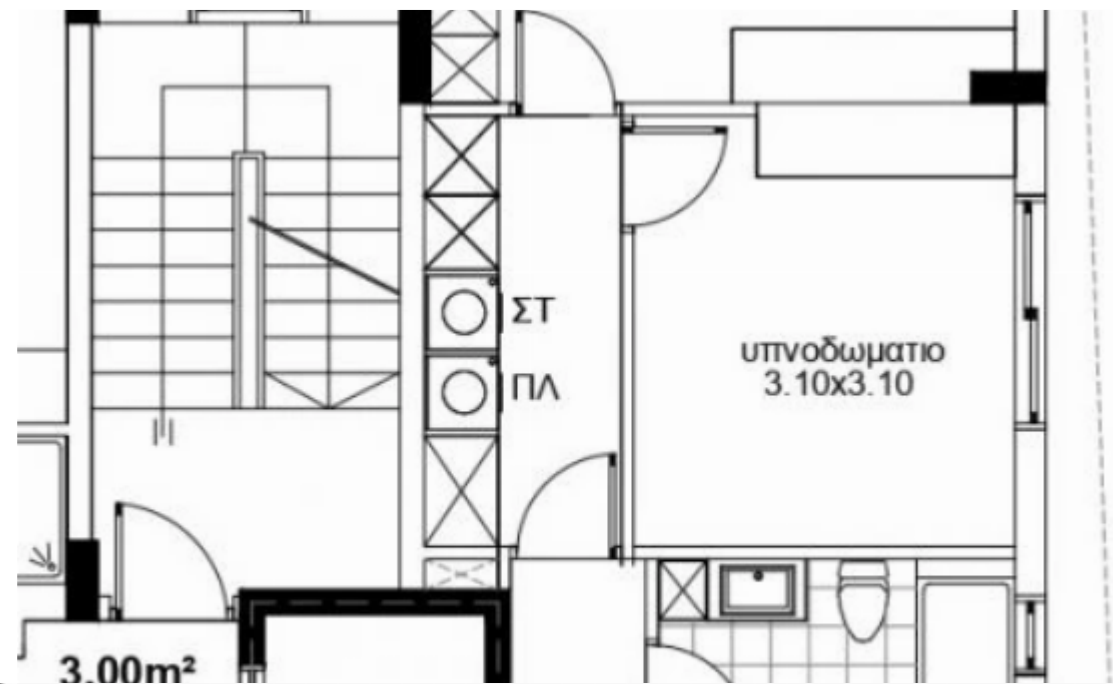

2 bedrooms, 79 sq.m.

Limassol, Ayiou-Neophytou-School-Ikea-Makarios-Iii-Kato-Polemida-4155 , Cyprus

Offered at: € 320,000

Estate ID: 30885

Ref: J2943L232

Density: **0 %**

Available from: **2024-04-23**

Offered at: **320,000**

Type: **Penthouse**

This property for sale is a beautiful and spacious flat located in a prime location. With 79 sqm of living space, this flat is perfect for individuals or families looking for a comfortable and stylish place to call home. The flat features two bedrooms, providing ample space for relaxation and rest. The property also includes a covered parking spot, which is a valuable amenity for those who own a vehicle. Additionally, there is a storage room, providing extra space to store personal belongings or household items. One of the most impressive features of this property is the verandas, which measure 17 square meters. These verandas offer a great space to entertain guests or relax in the fre...