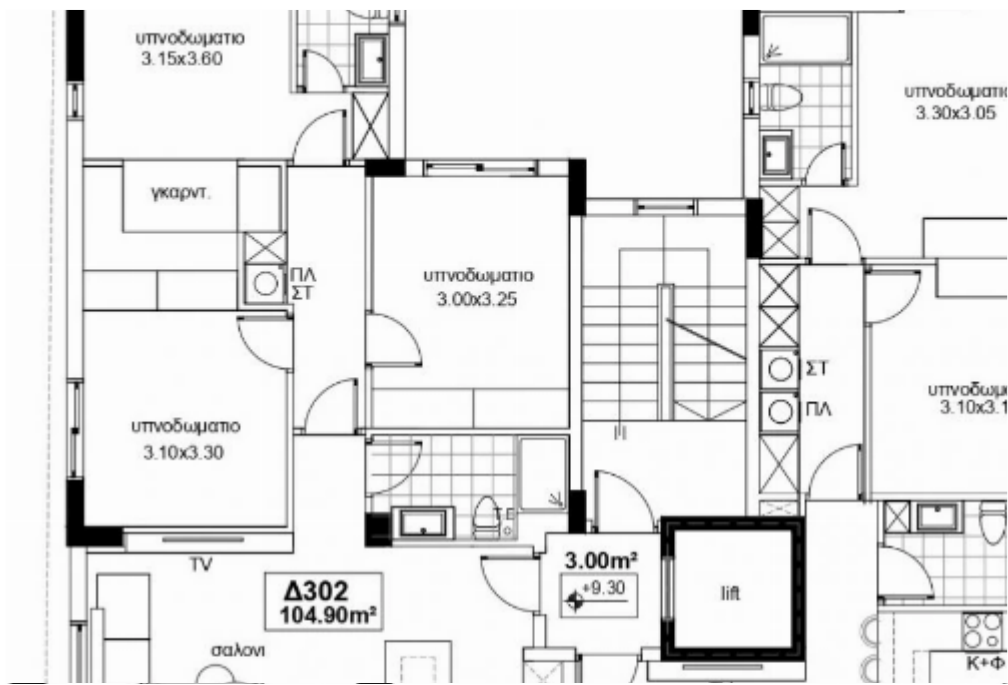

2 bedrooms, 79 sq.m.

Limassol, Ayiou-Neophytou-School-Ikea-Makarios-Iii-Kato-Polemida-4155 , Cyprus

Offered at: € 320,000

Estate ID: 30885

Ref: J2943L232

Density: **0 %**

Available from: **2024-04-23**

Offered at: **320,000**

Type: **Penthouse**

This property for sale is a beautiful and spacious flat located in a prime location. With 79 sqm of living space, this flat is perfect for individuals or families looking for a comfortable and stylish place to call home. The flat features two bedrooms, providing ample space for relaxation and rest. The property also includes a covered parking spot, which is a valuable amenity for those who own a vehicle. Additionally, there is a storage room, providing extra space to store personal belongings or household items. One of the most impressive features of this property is the verandas, which measure 17 square meters. These verandas offer a great space to entertain guests or relax in the fre...