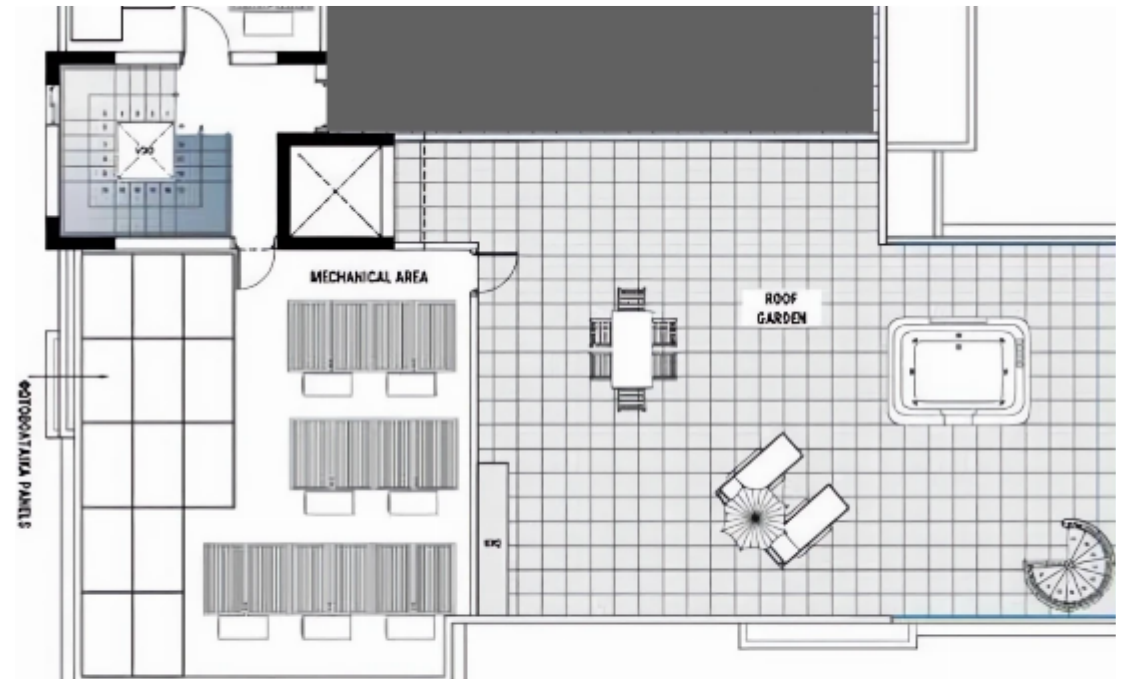

3 bedrooms, 125 sq.m.

Limassol, Linopetra-Agios-Stylianos-Agios-Athanasios-4100 , Cyprus

Offered at: € 1,100,000

Estate ID: 30887

Ref: J2942L231

Density: **0 %**

Available from: **2024-04-23**

Offered at: **1,100,000**

Type: **Penthouse**

Step into this magnificent penthouse, situated on the fourth floor and be surrounded by opulence and tranquility in one of the most sought-after neighborhoods. Boasting an internal area of 125 square meters, this property offers ample space for you and your loved ones to relax and unwind in style. Complemented by a storage room, lift, and a covered parking space with one designated spot, this penthouse is the epitome of convenience. The property is certified with an A rating for energy efficiency, meaning you can relish in the comforts of a lavish living environment while also being mindful of your energy consumption. With underfloor heating throughout the year, you can stay cozy and warm, ...