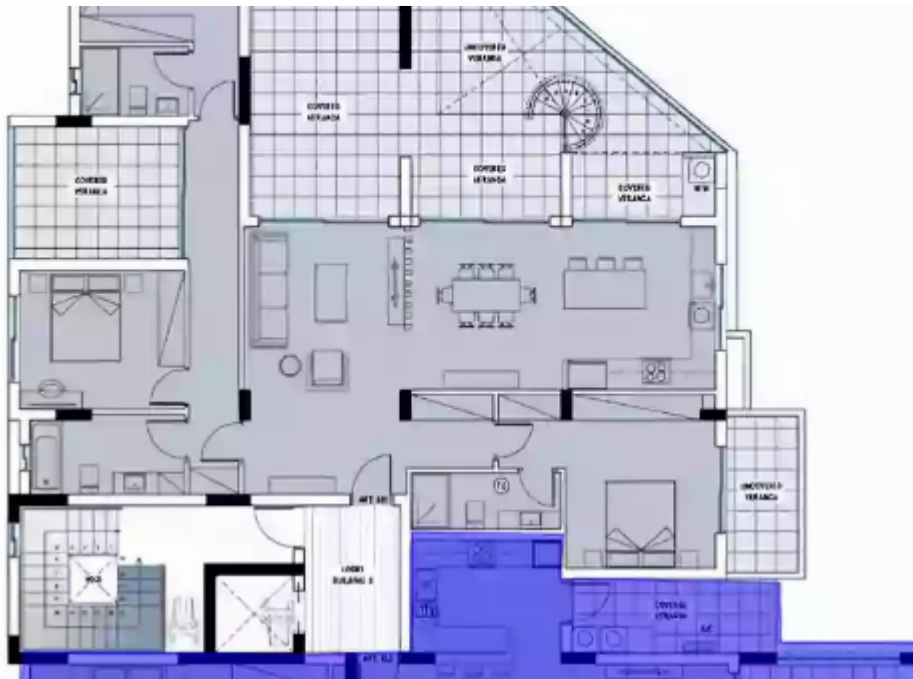

3 bedrooms, 125 sq.m.

Limassol, Linopetra-Agios-Stylianos-Agios-Athanasios-4100 , Cyprus

Offered at: € 1,100,000

Estate ID: 30887

Ref: J2942L231

Density: **0 %**

Available from: **2024-04-23**

Offered at: **1,100,000**

Type: **Penthouse**

Step into this magnificent penthouse, situated on the fourth floor and be surrounded by opulence and tranquility in one of the most sought-after neighborhoods. Boasting an internal area of 125 square meters, this property offers ample space for you and your loved ones to relax and unwind in style. Complemented by a storage room, lift, and a covered parking space with one designated spot, this penthouse is the epitome of convenience. The property is certified with an A rating for energy efficiency, meaning you can relish in the comforts of a lavish living environment while also being mindful of your energy consumption. With underfloor heating throughout the year, you can stay cozy and warm, ...