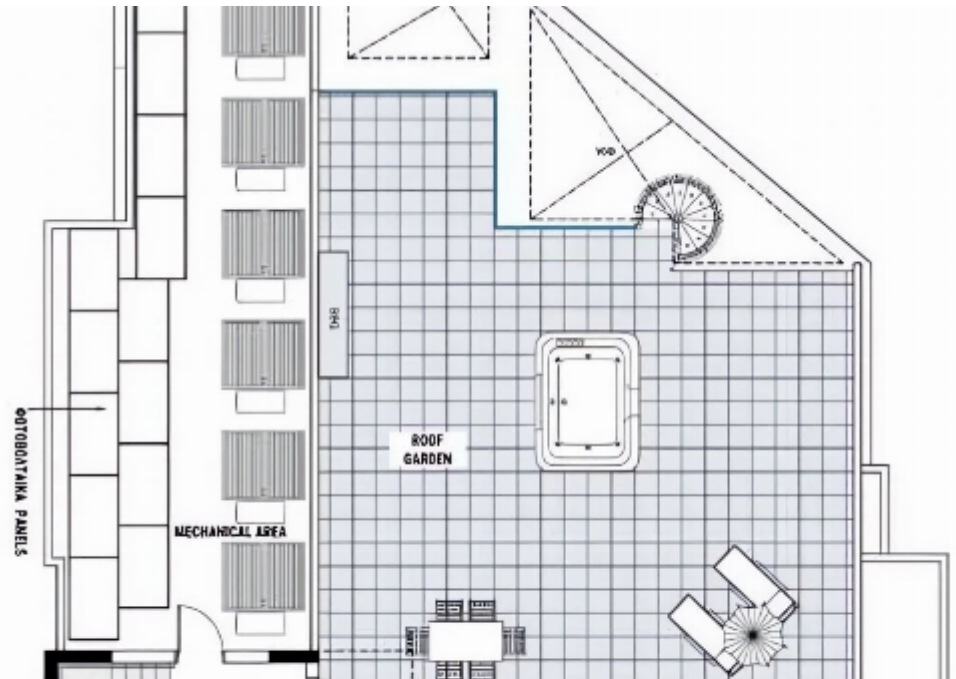

## 3 bedrooms, 146 sq.m.

Limassol, Linopetra-Agios-Stylianos-Agios-Athanasios-4100 , Cyprus

**Offered at:** € 1,250,000

**Estate ID:** 30889

**Ref:** J2942L230

Density: **0 %**

Available from: **2024-04-23**

Offered at: **1,250,000**

Type: **Penthouse**

Step into this magnificent penthouse, situated on the fourth floor and be surrounded by opulence and tranquility in one of the most sought-after neighborhoods. Boasting an internal area of 146 square meters, this property offers ample space for you and your loved ones to relax and unwind in style. Complemented by a storage room, lift, and a covered parking space with one designated spot, this penthouse is the epitome of convenience. The property is certified with an A rating for energy efficiency, meaning you can relish in the comforts of a lavish living environment while also being mindful of your energy consumption. With underfloor heating throughout the year, you can stay cozy and warm, ...