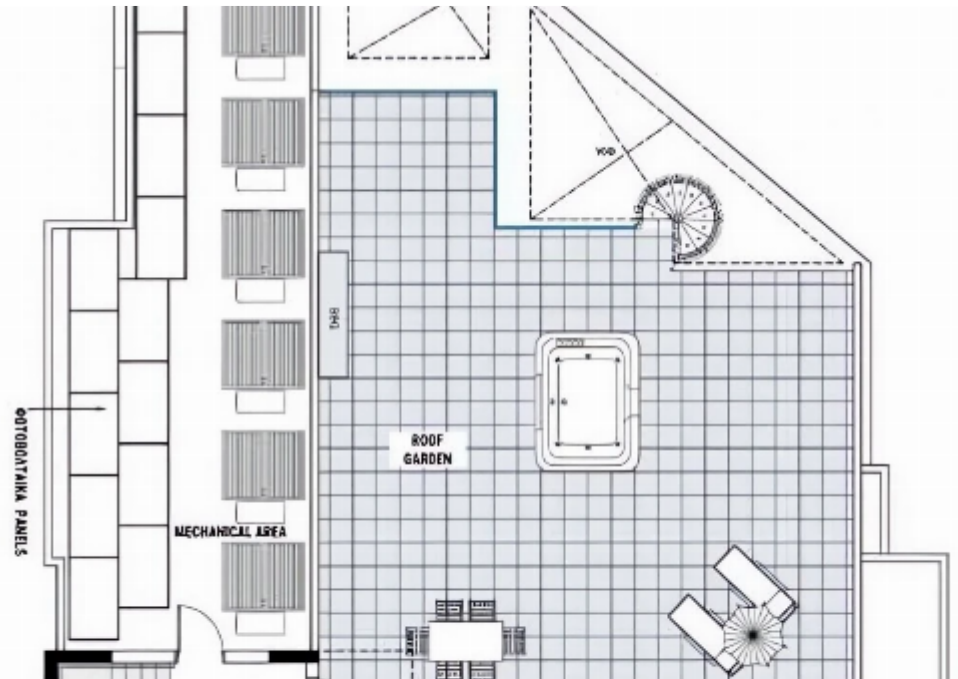

## 3 bedrooms, 146 sq.m.

Limassol, Linopetra-Agios-Stylianos-Agios-Athanasios-4100 , Cyprus

**Offered at:** € 1,250,000

**Estate ID:** 30889

**Ref:** J2942L230

Density: **0 %**

Available from: **2024-04-23**

Offered at: **1,250,000**

Type: **Penthouse**

Step into this magnificent penthouse, situated on the fourth floor and be surrounded by opulence and tranquility in one of the most sought-after neighborhoods. Boasting an internal area of 146 square meters, this property offers ample space for you and your loved ones to relax and unwind in style. Complemented by a storage room, lift, and a covered parking space with one designated spot, this penthouse is the epitome of convenience. The property is certified with an A rating for energy efficiency, meaning you can relish in the comforts of a lavish living environment while also being mindful of your energy consumption. With underfloor heating throughout the year, you can stay cozy and warm, ...