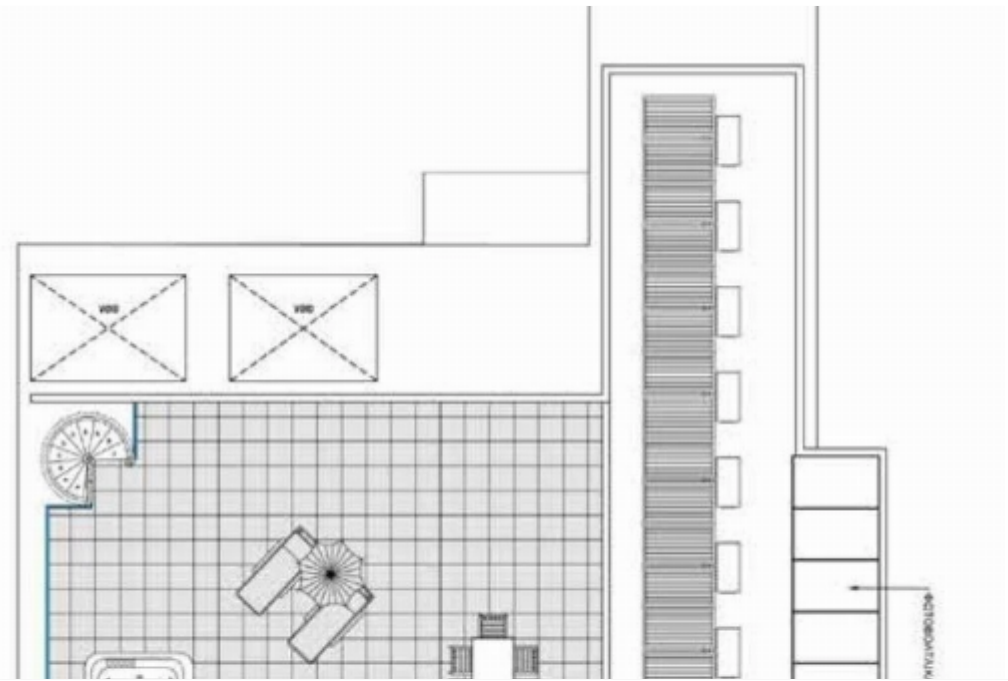

## 3 bedrooms, 136 sq.m.

Limassol, Linopetra-Agios-Stylianos-Agios-Athanasios-4100 , Cyprus

**Offered at:** € 1,250,000

**Estate ID:** 30902

**Ref:** J2937L215

Density: **0 %**

Available from: **2024-04-23**

Offered at: **1,250,000**

Type: **Penthouse**

Welcome to this exquisite penthouse, located on the 4th floor, which is an oasis of luxury and comfort in one of the most sought-after locations. This stunning property boasts 3 bedrooms, including a beautiful ensuite, and 3 bathrooms, all finished to the highest standard. With an internal area of 136 square meters, this penthouse offers plenty of space for you and your loved ones to relax and unwind. This penthouse comes with a storage room, a lift, and a covered parking space with one parking spot. The property has an energy efficiency certificate rating of A, which means that you can enjoy a comfortable living environment while also saving on your energy bills. The underfloor heating sys...