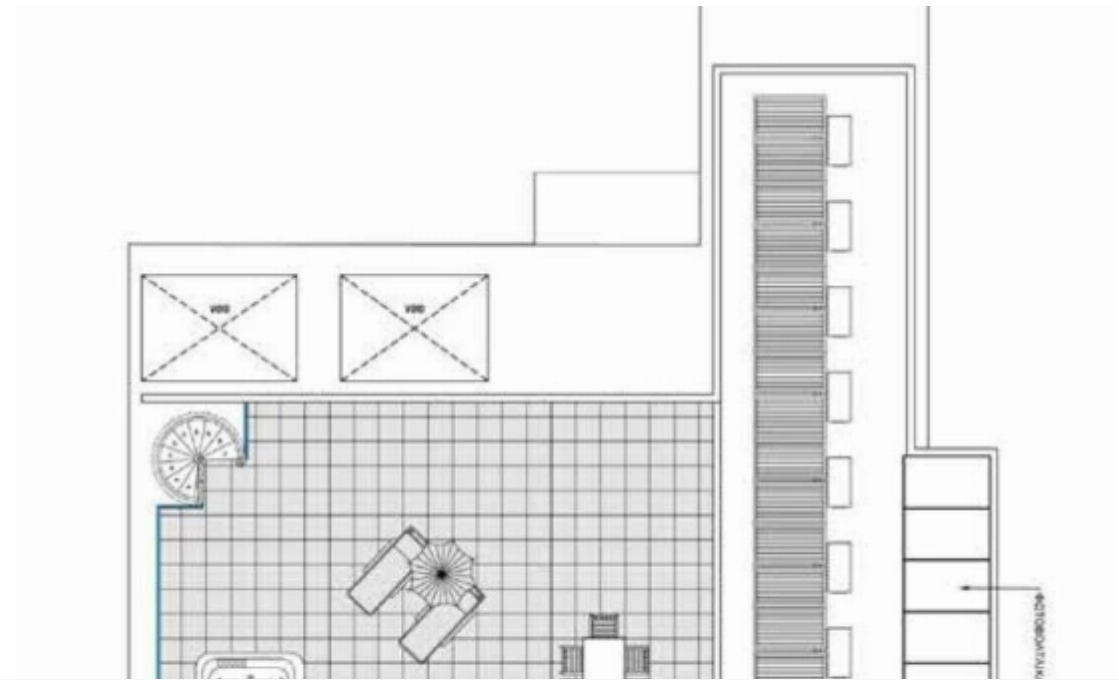

3 bedrooms, 136 sq.m.

Limassol, Linopetra-Agios-Stylianos-Agios-Athanasios-4100 , Cyprus

Offered at: € 1,250,000

Estate ID: 30902

Ref: J2937L215

Density: **0 %**

Available from: **2024-04-23**

Offered at: **1,250,000**

Type: **Penthouse**

Welcome to this exquisite penthouse, located on the 4th floor, which is an oasis of luxury and comfort in one of the most sought-after locations. This stunning property boasts 3 bedrooms, including a beautiful ensuite, and 3 bathrooms, all finished to the highest standard. With an internal area of 136 square meters, this penthouse offers plenty of space for you and your loved ones to relax and unwind. This penthouse comes with a storage room, a lift, and a covered parking space with one parking spot. The property has an energy efficiency certificate rating of A, which means that you can enjoy a comfortable living environment while also saving on your energy bills. The underfloor heating sys...