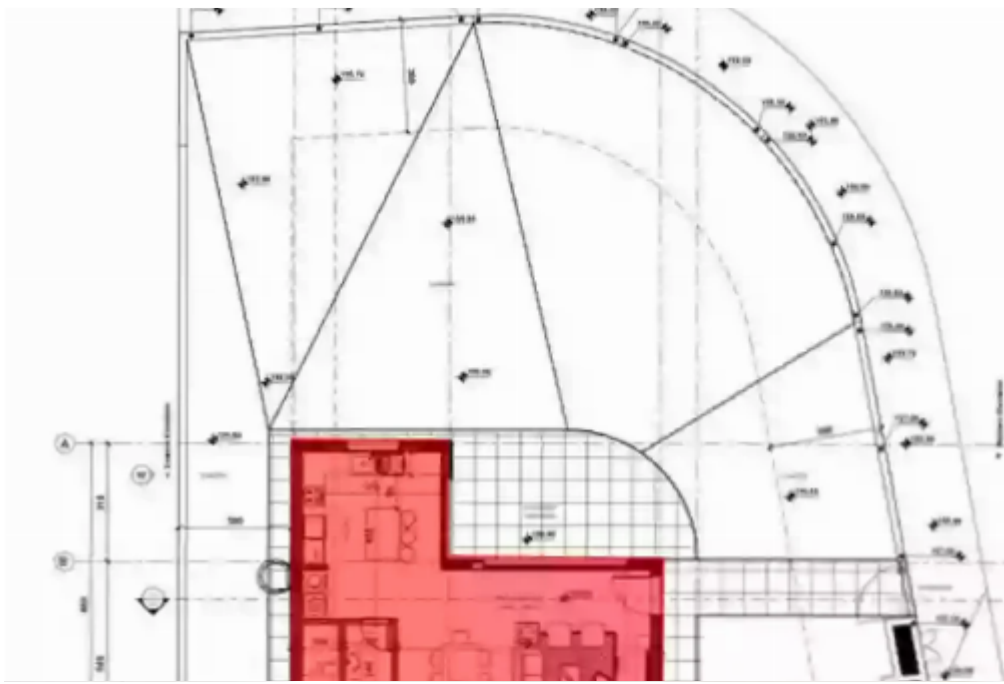

3 bedrooms, 175 sq.m.

Limassol, Parekklesia-4520 , Cyprus

Offered at: € 450,000

Estate ID: 30938

Ref: J2917L160

NET internal area: **175**

Bathrooms: **3**

Bedrooms: **3**

Available from: **2024-04-23**

Offered at: **450,000**

Type: **PrivateHouse**

Upgrade Your Living Experience with Optional Add-Ons Enhance your lifestyle at Eastern Pearl 2 with our exclusive optional add-ons. Immerse yourself in the ultimate outdoor oasis, complete with a beautifully landscaped garden, a refreshing private swimming pool, and a relaxing sun patio. Our residents have the freedom to fully customize their houses, tailoring them to their unique preferences and needs. Take control of the construction process and create your dream home. Create Your Outdoor Paradise With our optional add-ons, you can transform your living space into a serene and picturesque haven. Our beautifully landscaped gardens provide a stunning backdrop, bringing nature's beauty rig...