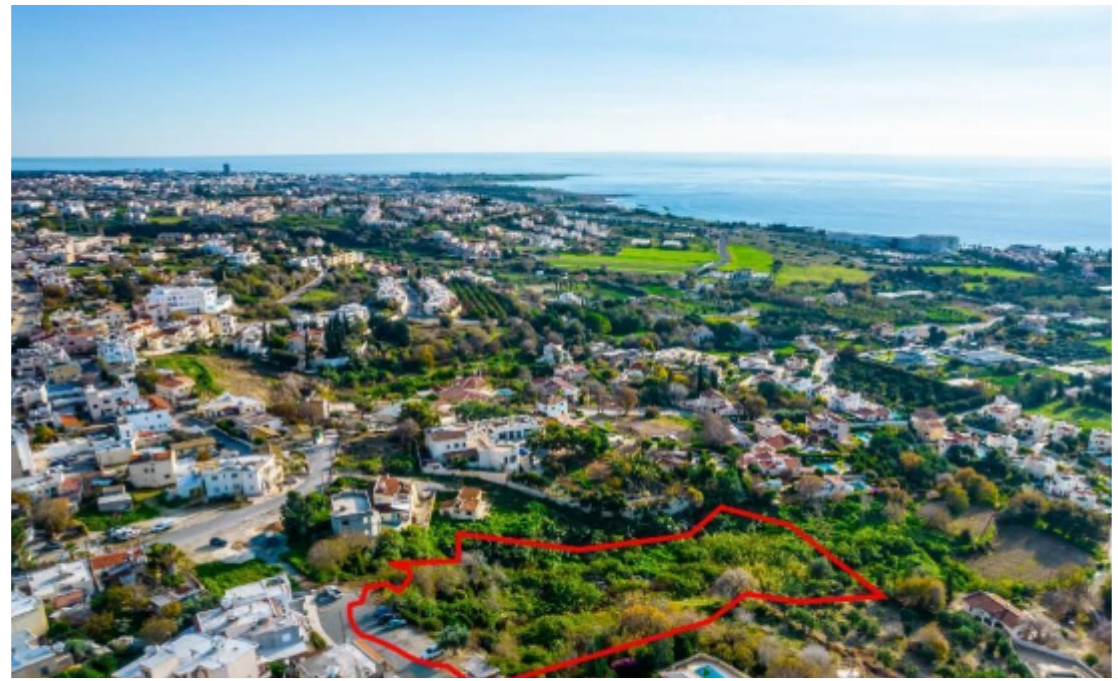

Shared residential field in Chloraka Paphos

Paphos, Melanos-Chlorakas-8220 , Cyprus

Offered at: € 255,000

Estate ID: 31085

Ref: go6883

Available from: **2024-04-23**

Offered at: **255,000**

Type: **Space**

The property is a 50% share of a residential field in Chloraka. It is located 50m from Eleftherias avenue and 200m from Panagia Chrysoaimatousis church. The field has a total area of 5,686sqm and Gordian's share corresponds approximately to 2,843sqm. The property offers distant views of the sea and close proximity to all amenities....