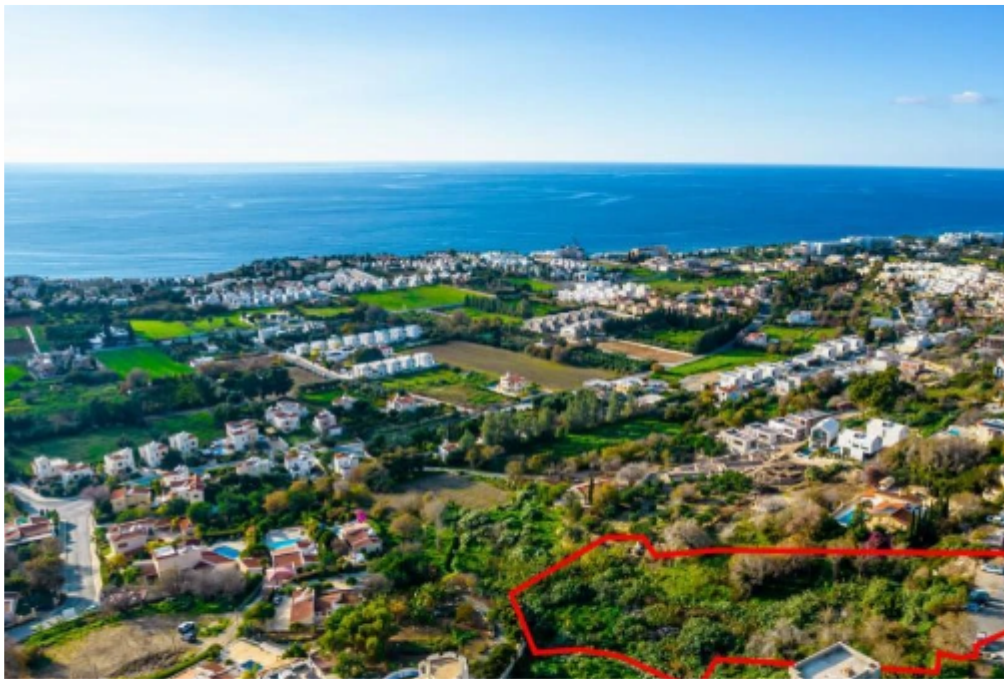

Shared residential field in Chloraka Paphos

Paphos, Melanos-Chlorakas-8220 , Cyprus

Offered at: € 255,000

Estate ID: 31085

Ref: go6883

Available from: **2024-04-23**

Offered at: **255,000**

Type: **Space**

The property is a 50% share of a residential field in Chloraka. It is located 50m from Eleftherias avenue and 200m from Panagia Chrysoaimatousis church. The field has a total area of 5,686sqm and Gordian's share corresponds approximately to 2,843sqm. The property offers distant views of the sea and close proximity to all amenities....