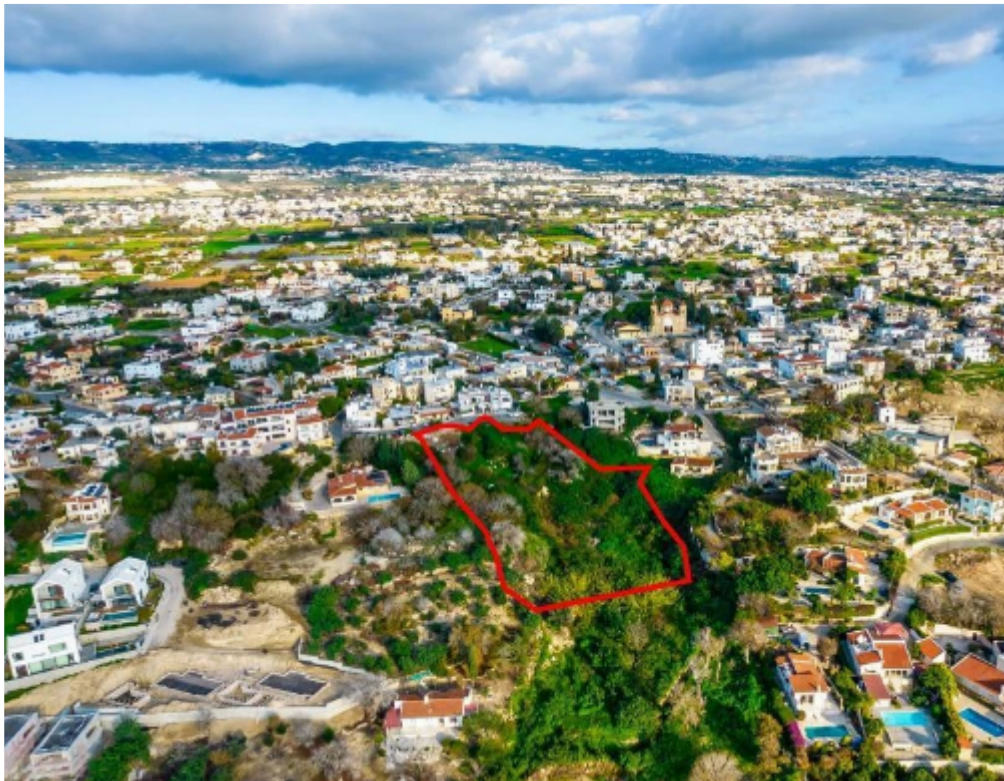

Shared residential field in Chloraka Paphos

Paphos, Melanos-Chlorakas-8220 , Cyprus

Offered at: € 255,000

Estate ID: 31085

Ref: go6883

Available from: **2024-04-23**

Offered at: **255,000**

Type: **Space**

The property is a 50% share of a residential field in Chloraka. It is located 50m from Eleftherias avenue and 200m from Panagia Chrysoaimatousis church. The field has a total area of 5,686sqm and Gordian's share corresponds approximately to 2,843sqm. The property offers distant views of the sea and close proximity to all amenities....

Estate on map: