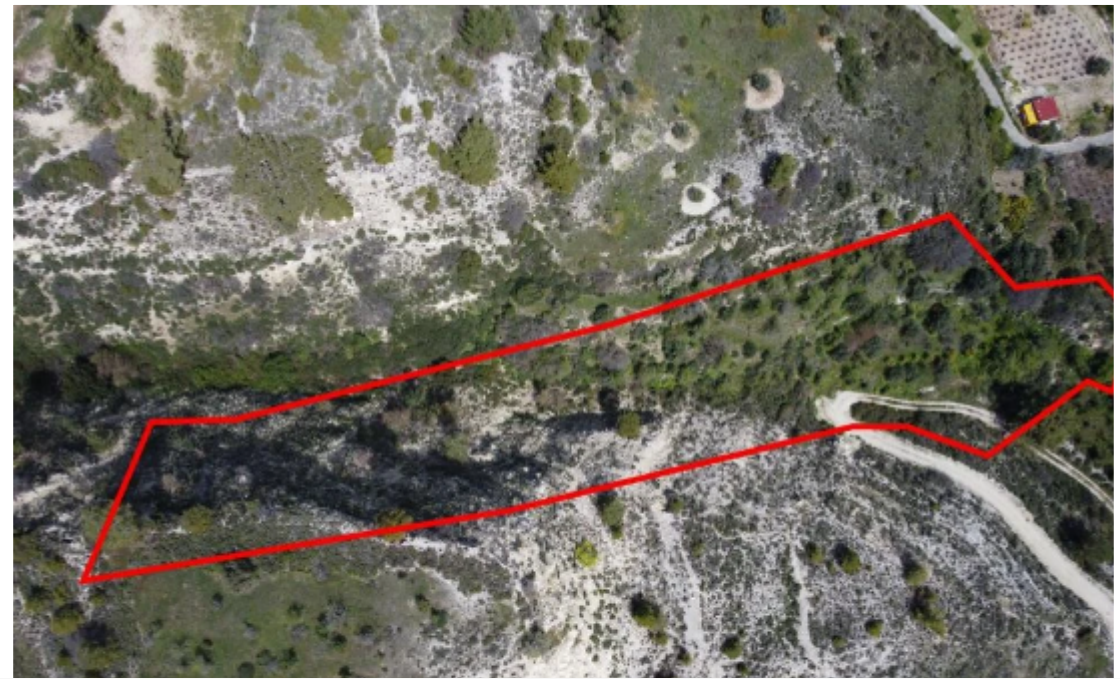

Agricultural field in Silikou

Limassol

Limassol, Silikou-4742 , Cyprus

Offered at: € 11,000

Estate ID: 31141

Ref: go4788

Available from: **2024-04-23**

Offered at: **11,000**

Type: **Space**

The property is an agricultural field in Silikou. The field is located 850m from Silikou centre and 250m from Agios Georgios - Silikou road. It has an area of 4,014sqm and lies only 12m from the closest registered road....