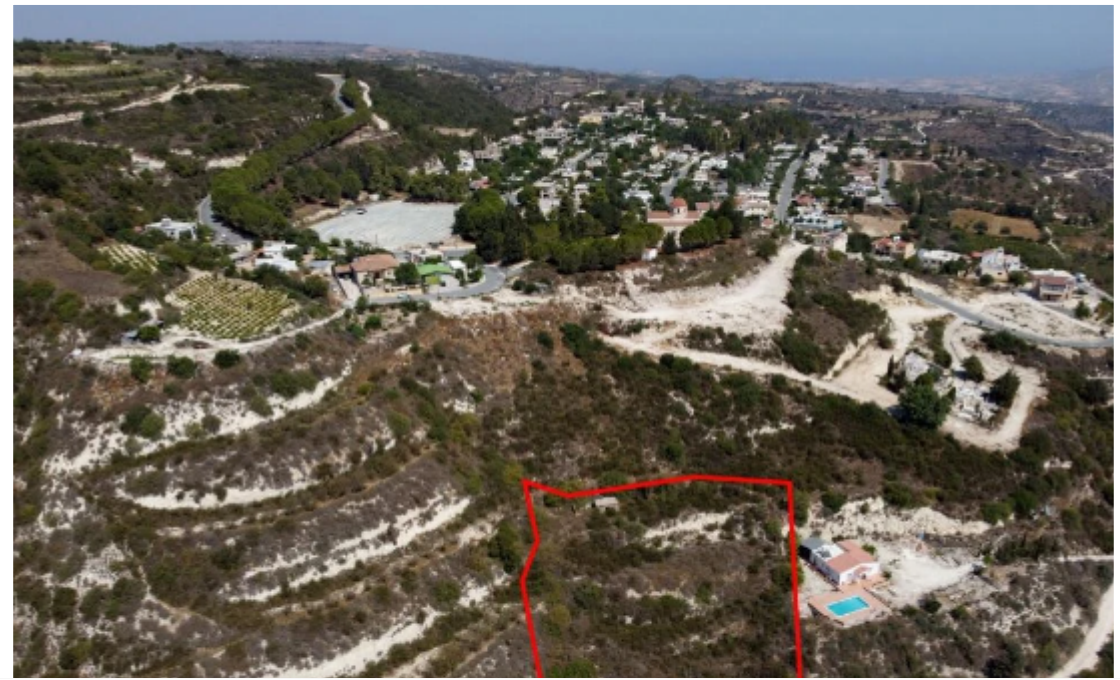

Residential field in Theletra Paphos

Paphos, Theletra-8723 , Cyprus

Offered at: € 105,000

Estate ID: 31214

Ref: go7598

Available from: **2024-04-23**

Offered at: **105,000**

Type: **Space**

The property is a residential field in Theletra. It is located 2km from Kathikas village and 11km from the sea. The field has an area of 3,679sqm and a frontage of 50m. It is adjacent to a registered path along its southern border. the asset offers close proximity to amenities such as agrotouristic houses, local cafes and restaurants....