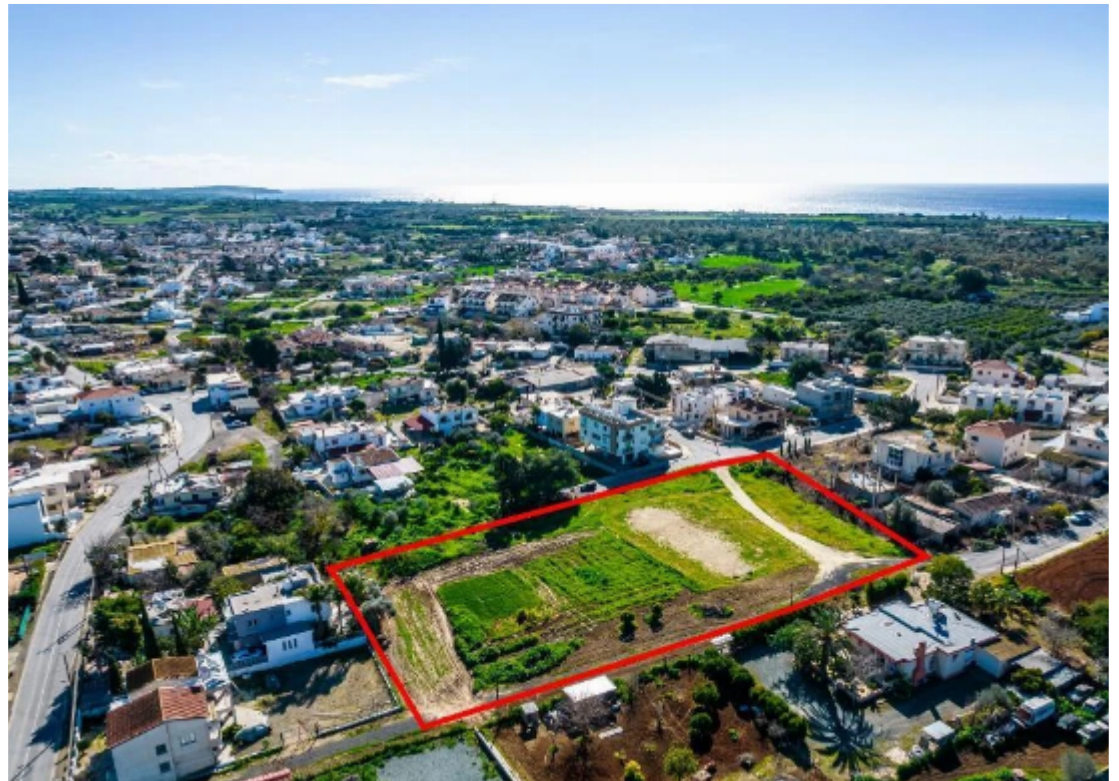

Shared residential field in Ormideia Larnaca

Larnaka, Ormideia-Village-7506 , Cyprus

Offered at: €240,000

Estate ID: 31231

Ref: go7542

Available from: **2024-04-23**

Offered at: **240,000**

Type: **Space**

The property is a shared (80%) residential field in Ormideia. It is located 580m from the highway and 1,2km from the community's center. The field has a total area of 8,302sqm and the corresponding land area is approximately 6,642sqm. It abuts a registered road along its southwest boundary. The property offers close proximity to all amenities and easy access to the highway and the sea....