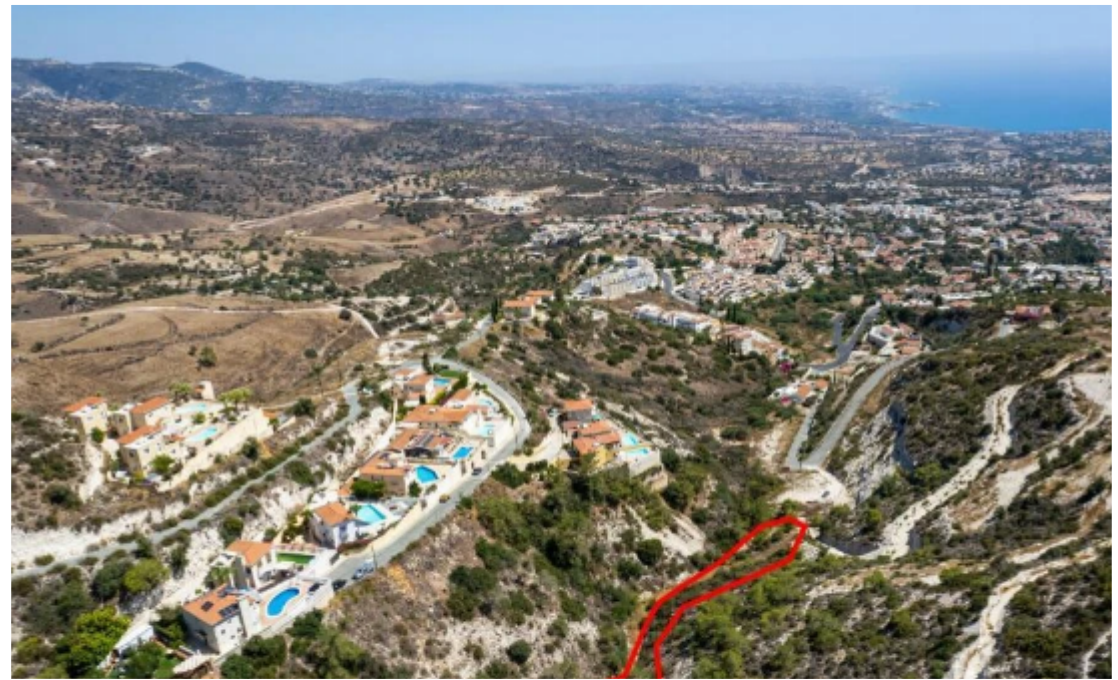

Field in Pegeia Paphos

Paphos, Pegeia-Village-8560 , Cyprus

Offered at: € 42,000

Estate ID: 31388

Ref: go8627

Available from: **2024-04-23**

Offered at: **42,000**

Type: **Space**

The property is a residential (42%) and agricultural (58%) field in Pegeia. It is located 200m from the center of Pegeia, 500m from the connection road Pegeia- Kathikas and approximately 60m from the nearest registered road. The field has a land area of 2,342sqm. There are all the necessary services of water supply and electricity close to the property. The immediate area is characterized by residential properties, like detached modern houses, complexes of houses, and plots under separation. VAT applicable on residential part of the field only....