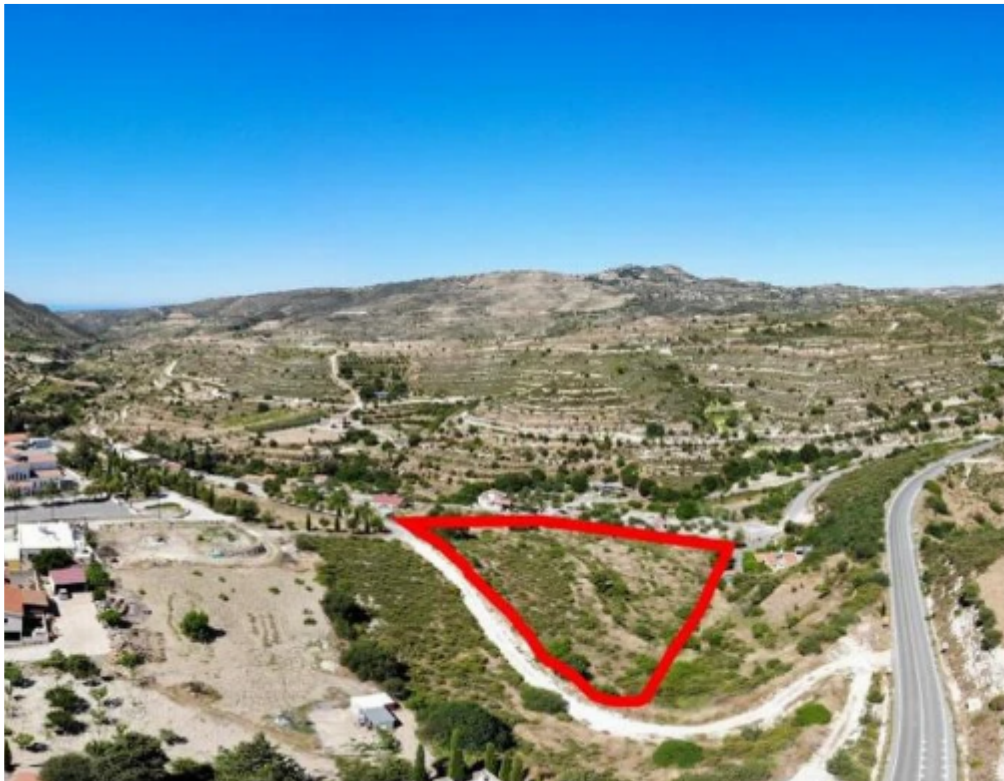

Residential field in Agios

Amvrosios Limassol

Limassol, Agios-Amvrosios-4710 , Cyprus

Offered at: € 170,000

Estate ID: 31451

Ref: go4660

Available from: **2024-04-23**

Offered at: **170,000**

Type: **Space**

The property is a residential field in Agios Amvrosios, one of Limassol's so called wine villages. It is located just 500m from the centre of the village. The field has an area of 8,716sqm and benefits from a total frontage of 180m. It is within close distance to taverns and wineries....

Estate on map: