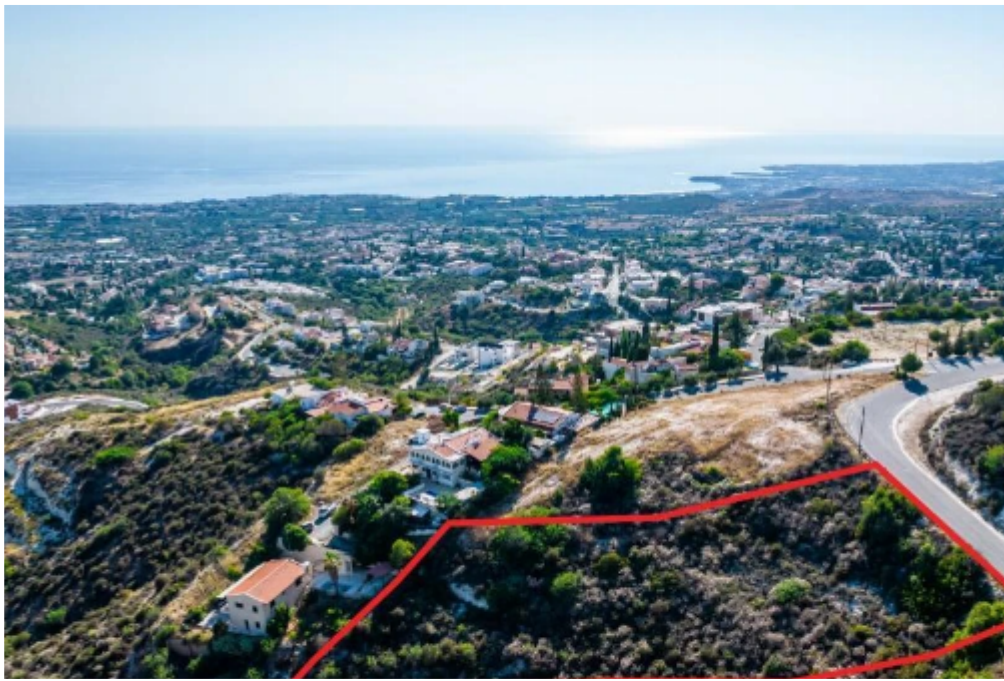

Residential field in Tala Paphos

Paphos, Tala-Kamareas-8577 , Cyprus

Offered at: € 270,000

Estate ID: 31487

Ref: go8628

Available from: **2024-04-23**

Offered at: **270,000**

Type: **Space**

The property is a residential field in Tala. It is located on Agiou Neofytou avenue, 350m from Eleftherias avenue. The field has an area of 3,345sqm and a road frontage of 50m. It offers close proximity to amenities such as schools, retail shops and banks....

Estate on map: