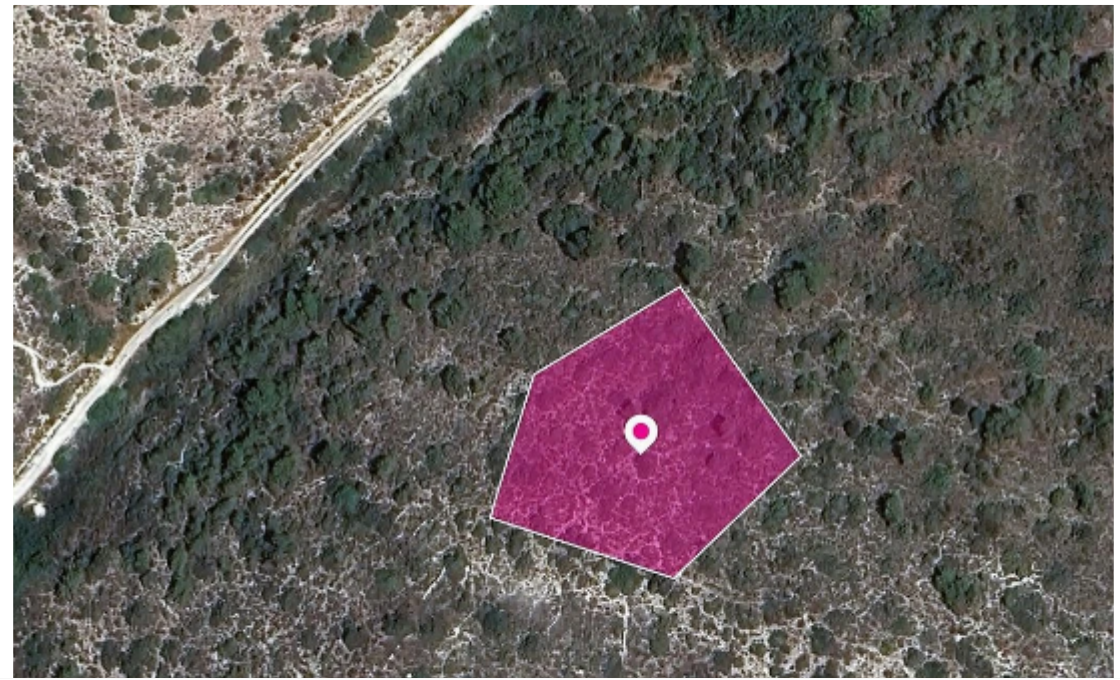

Share Field in Parekklesia Community Limassol

Limassol, Parekklesia-4520 , Cyprus

Offered at: €9,500

Estate ID: 32701

Ref: al1540

Total plot's-land's area: **3345 m²**

Available from: **2024-04-23**

Offered at: **9,500**

Type: **Agricultural**

The property is a 68% share (corresponds to approx.2,275sq.m.) of an agricultural field of 3,345 sq.m. in total and is located in Parekklesia Community, Limassol. The asset is located approx. 430 meters southeast of the road connecting Limassol - Parekklesia. The nearest registered road is approx.40m away. The property falls within Zone ?3, with a building coefficient of 10%, coverage of 10%, and permission for 2 floors (8.3m) of construction. GPS coordinates: 34.725872, 33.155928...

Estate on map: