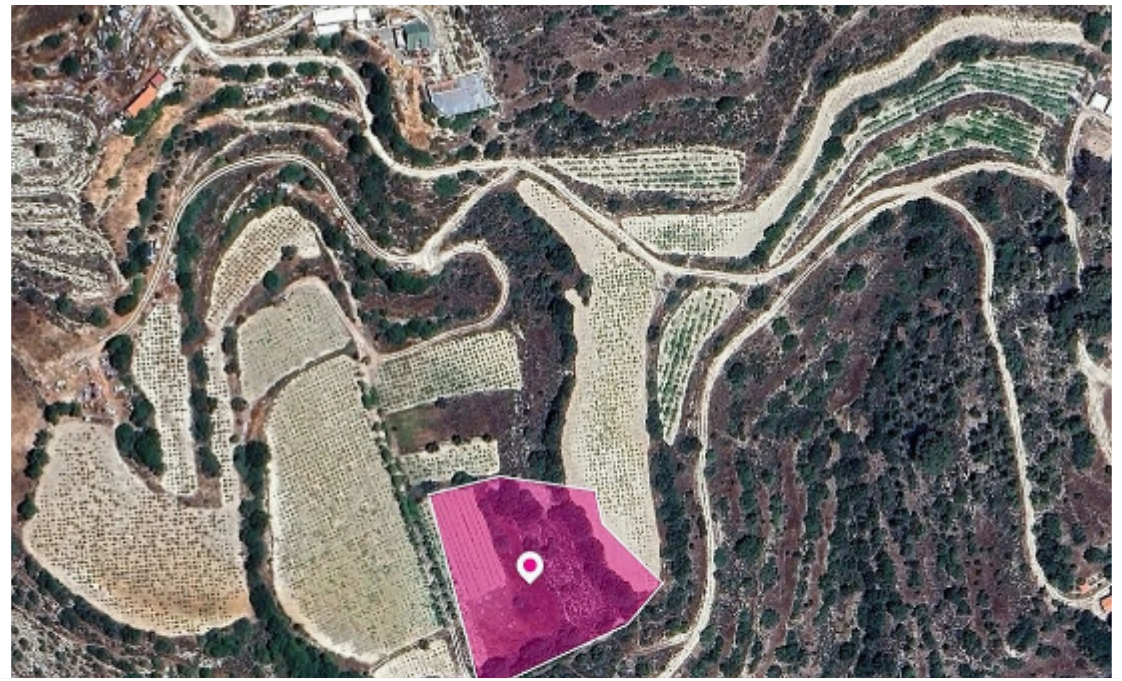

Field in Agios Therapon Community Limassol

Limassol, Agios-Therapon-4711 , Cyprus

Offered at: €9,000

Estate ID: 32711

Ref: al1535

Total plot's-land's area: **6021 m²**

Available from: **2024-04-23**

Offered at: **9,000**

Type: **Agricultural**

The property is a Special Protection field of 6,021 sq. m. in total. It is located in Agios Therapon Community. Access to the field is via a registered road on it's eastern side of the property. Total frontage is approx. 100m The asset is located approx. 1,8km southwest of the village community centre and 980m west of Souni - Ayios Therapon road. The property falls within Zone Z1, with a building coefficient of 6%, coverage of 6%, and permission for 2 floors (8.3m) of construction. GPS coordinates: 34.781114, 32.843681...

Estate on map: