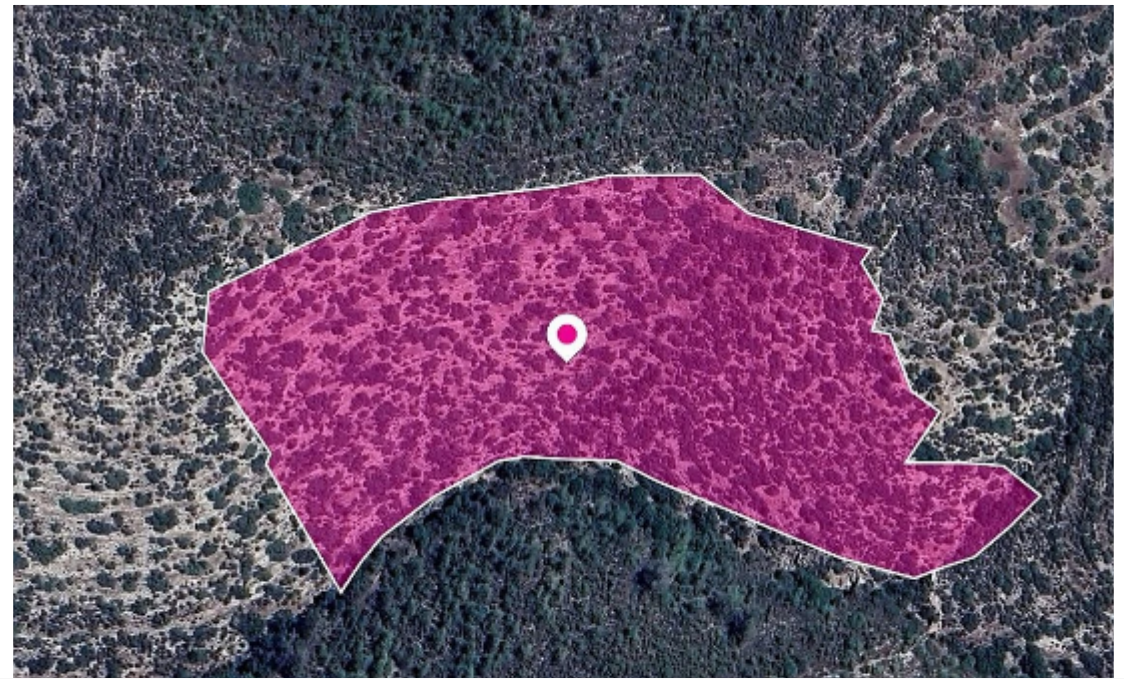

## Share Field in Apsiou Community Limassol

Limassol, Apsiou-4542 , Cyprus

**Offered at:** €9,000

**Estate ID:** 32857

**Ref:** al1418

Total plot's-land's area: **32777 m<sup>2</sup>**

Available from: **2024-04-23**

Offered at: **9,000**

Type: **Agricultural**

The property is a 50% share (corresponds to approx. 16,389sq.m.) of a special protection zone field of 32,777sq.m. in total. the field is located in Apsiou Community, Limassol. The asset is located approx. 10km from the motorway. The property falls within Zone Z1, with a building coefficient of 6%, coverage of 6%, and permission for 2 floors (8.3m) of construction. GPS coordinates: 34.786023, 33.013061...

## Estate on map: