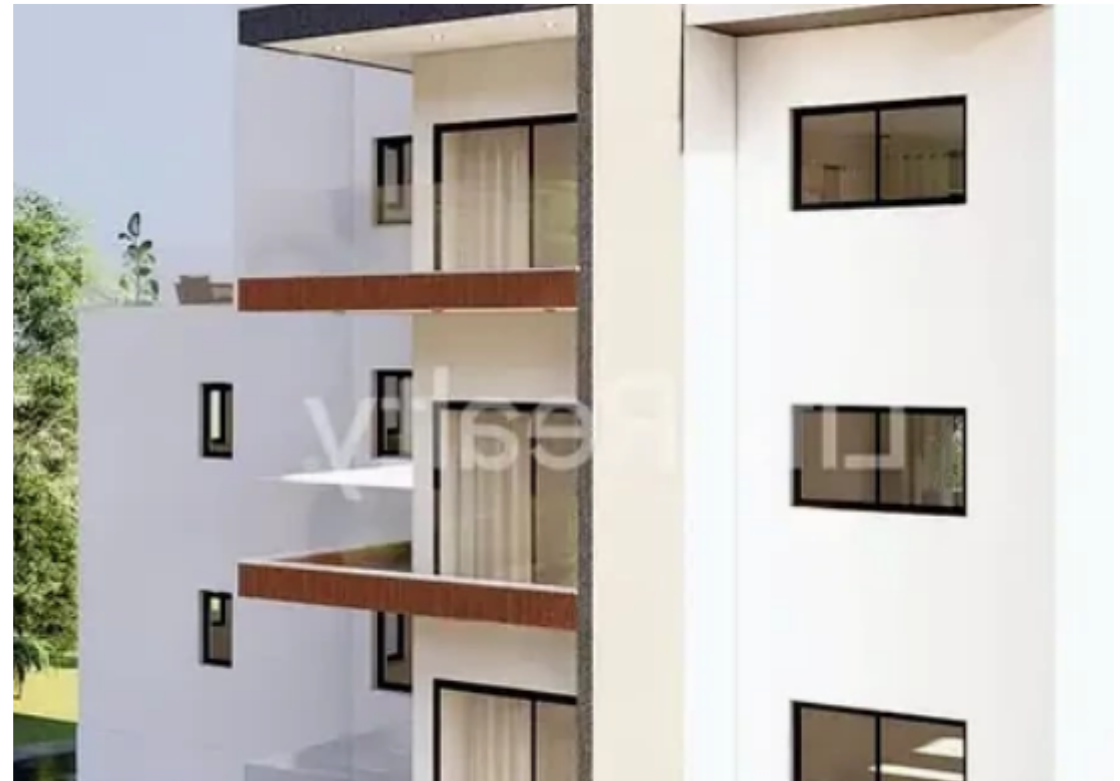

Residential building, zakaki, limassol €2.000.000

Limassol, Logos-School-Nikou-Pattichi-St-Agios-Georgios-3071 ,
Cyprus

Offered at: €2,000,000

Estate ID: 33767

Ref: ba5226153

NET internal area: **499**

Available from: **2024-04-24**

Offered at: **2,000,000**

Type: **Space**

""""""This four floor building offering an ideal blend of modern living and comfort is positioned in the affluent and exclusive area of Zakaki, Limassol. Located within walking distance from City of Dreams Mediterranean Resort, the biggest integrated hotel & resort in Europe and only 10 minutes drive to Limassol Marina. The building consists of 9 apartments in total, 8 well sized 1 bedroom apartments and a two bedroom apartment on the top floor. Each 1 bedroom apartment comes with one bathroom. The penthouse comes with two bathrooms. One covered parking space and a storage room is available for each apartment. The project is an ideal opportunity for investment with high return. Expe...