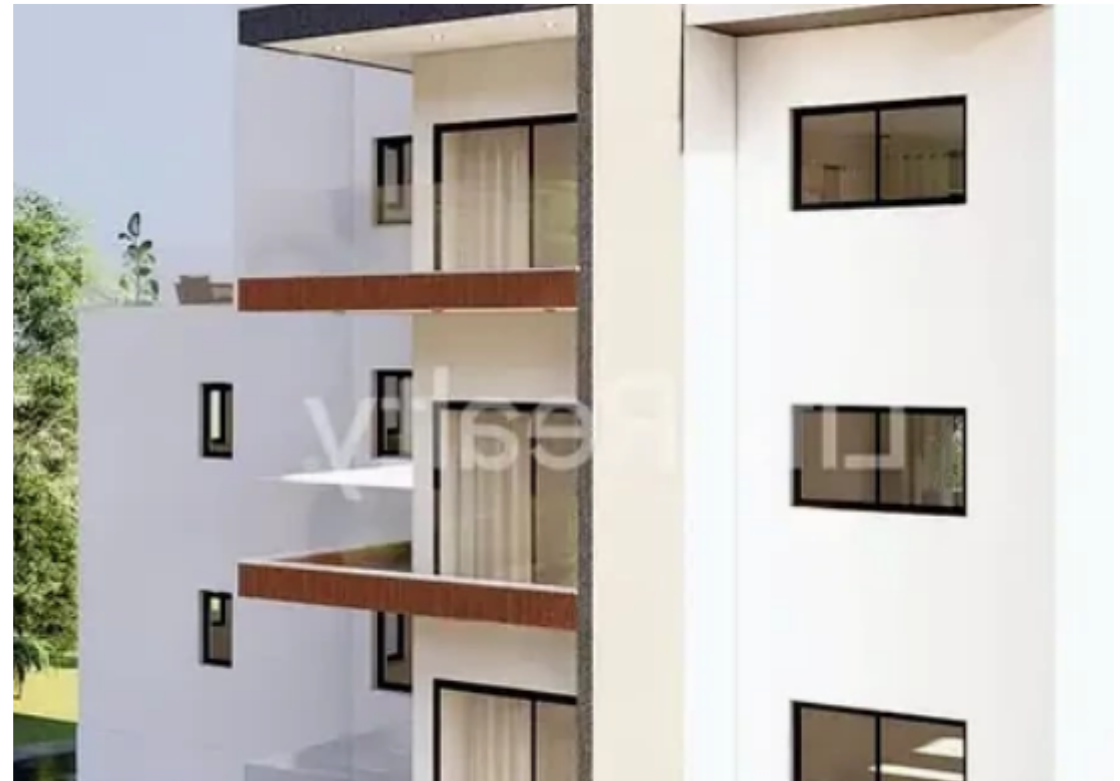

Residential building, zakaki, limassol

Limassol, Logos-School-Nikou-Pattichi-St-Agios-Georgios-3071 ,
Cyprus

Offered at: €2,000,000

Estate ID: 33767

Ref: ba5226153

Available from: **2024-04-24**

Offered at: **2,000,000**

Type: **Space**

""""""This four floor building offering an ideal blend of modern living and comfort is positioned in the affluent and exclusive area of Zakaki, Limassol. Located within walking distance from City of Dreams Mediterranean Resort, the biggest integrated hotel & resort in Europe and only 10 minutes drive to Limassol Marina. The building consists of 9 apartments in total, 8 well sized 1 bedroom apartments and a two bedroom apartment on the top floor. Each 1 bedroom apartment comes with one bathroom. The penthouse comes with two bathrooms. One covered parking space and a storage room is available for each apartment. The project is an ideal opportunity for investment with high return. Expe...