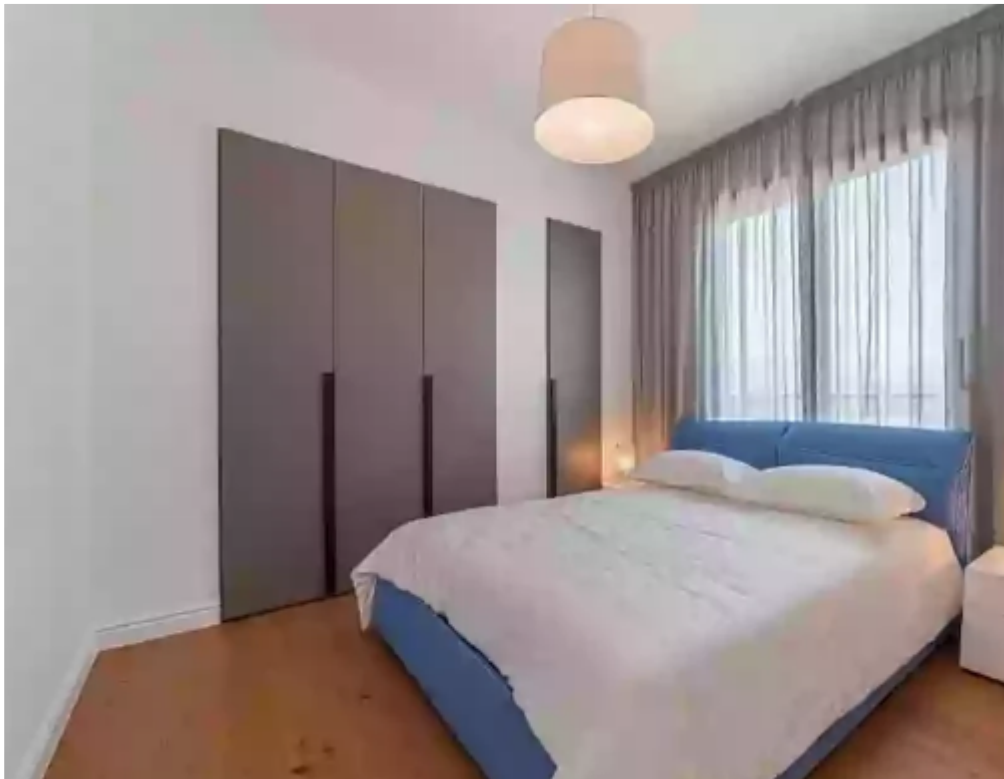

3 bedrooms, 183

Limassol, Palodeia-4549 , Cyprus

Offered at: € 840,000

Estate ID: 33831

Ref: J4455L1760

NET internal area: **183**

Bathrooms: **3**

Bedrooms: **3**

Parking spaces: **1 cars**

Available from: **2024-04-24**

Offered at: **840,000**

Type: **SemidetachedHouse**

Veranda: **20.4 m²**

Welcome to Villa No. 16B, where luxury and serenity intertwine to create your ideal retreat. This exquisite villa features three elegantly designed bedrooms, each offering a peaceful haven for rest and relaxation. Upon entering, you'll be greeted by an indoor area spanning 183 square meters, meticulously crafted to provide both comfort and functionality. From the tasteful decor to the spacious layout, every detail has been thoughtfully considered to ensure a luxurious living experience. Step outside onto the covered veranda, extending 20.4 square meters, where you can bask in the gentle breeze and admire the scenic views of the surrounding landscape. Whether you're enjoying a leisurely...