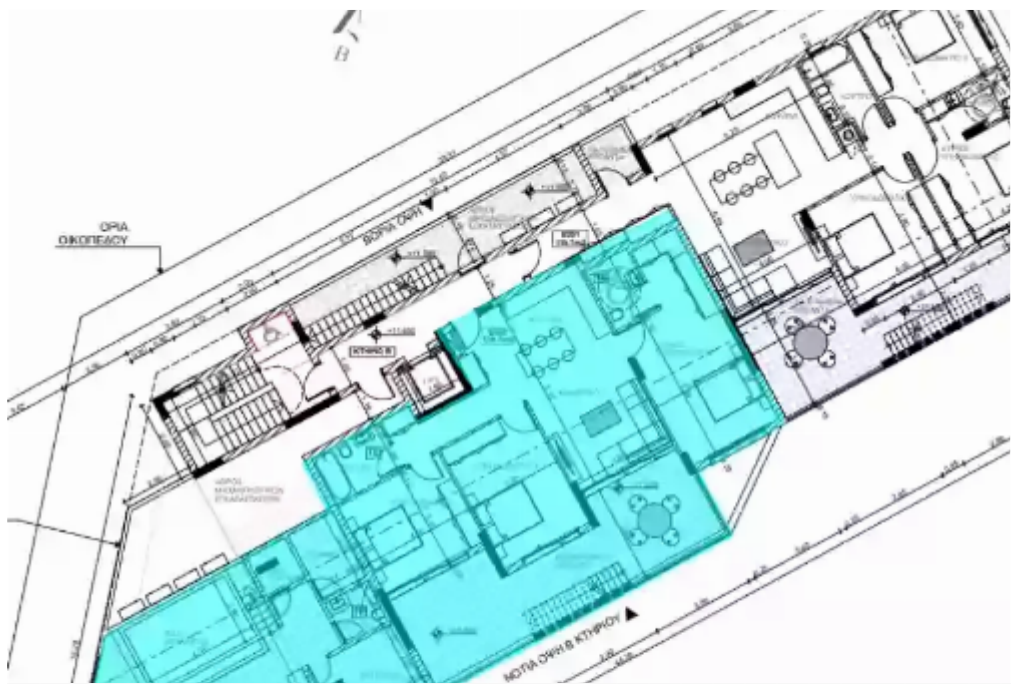

3 bedrooms, 111

Limassol, Spyrou-Kyprianou-St-Potamos-Germasogeias-4042 ,
Cyprus

Offered at: € 1,260,000

Estate ID: 33841

Ref: J4449L1742

Density: **0 %**

Available from: **2024-04-24**

Offered at: **1,260,000**

Type: **Penthouse**

Step into sophistication with Penthouse B302, a luxurious 3+1 bedroom residence offering unparalleled living. Situated within an exclusive gated community featuring 24/7 CCTV surveillance, this penthouse ensures both security and elegance. With covered parking spaces and storage rooms, convenience and safety are seamlessly integrated into daily life. Indulge in year-round comfort with underfloor water heating and VRV conditioning, creating a cozy atmosphere throughout the penthouse. The soaring ceilings, reaching an impressive 3.15 meters high, enhance the feeling of spaciousness and refinement in every room. Spanning 143.8 square meters, this meticulously designed penthouse includes c...