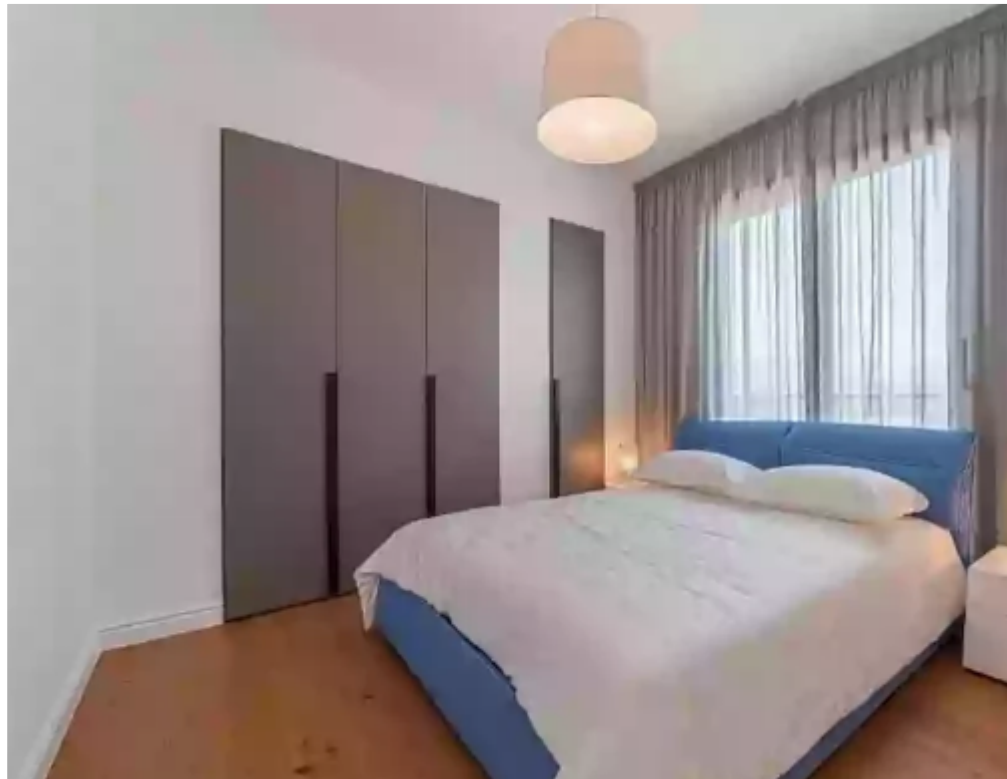

## 1 bedrooms, 52.5

Limassol, Palodeia-4549 , Cyprus

**Offered at:** € 290,000

**Estate ID:** 33842

**Ref:** J4450L1751

NET internal area: **53**

Bathrooms: **1**

Bedrooms: **1**

Parking spaces: **1 cars**

Available from: **2024-04-24**

Offered at: **290,000**

Type: **Apartment**

Veranda: **17 m²**

Welcome to Apartment 101, a charming one-bedroom residence located on the ground floor for effortless accessibility. Boasting a cozy indoor area of 52.5 square meters, this apartment offers a comfortable living space ideal for singles or couples. Step outside onto the covered veranda, spanning 17 square meters, where you can enjoy the fresh air and tranquility of your surroundings. While there isn't an uncovered veranda or a roof terrace, residents still have the opportunity to relax and unwind in the common areas. Although there isn't designated storage or additional common areas, residents of Apartment 101 have access to a shared pool, perfect for cooling off on hot summer days or si...