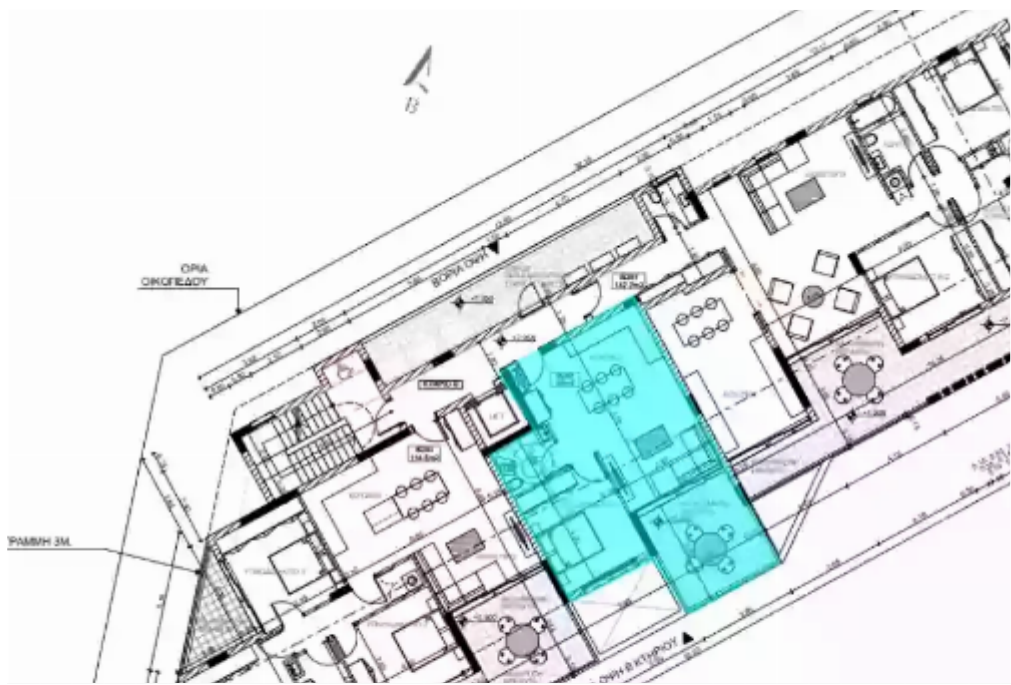

1 bedrooms, 69

Limassol, Spyrou-Kyprianou-St-Potamos-Germasogeias-4042 ,
Cyprus

Offered at: € 440,000

Estate ID: 33844

Ref: J4449L1739

NET internal area: **69**

Bathrooms: **1**

Bedrooms: **1**

Parking spaces: **1 cars**

Available from: **2024-04-24**

Offered at: **440,000**

Type: **Apartment**

Veranda: **14 m²**

Welcome to B202, where modern serenity meets stylish living in this impeccably designed 1-bedroom apartment. Nestled within an exclusive gated community with 24/7 CCTV surveillance, this apartment offers both security and tranquility. With covered parking spaces and storage rooms, convenience and safety are seamlessly integrated into everyday life. Indulge in year-round comfort with underfloor water heating and VRV conditioning, ensuring a cozy ambiance throughout the apartment. The high ceilings, reaching an impressive 3.15 meters, enhance the feeling of spaciousness and sophistication in every room. Spanning 69.3 square meters, this thoughtfully crafted apartment includes covered ver...