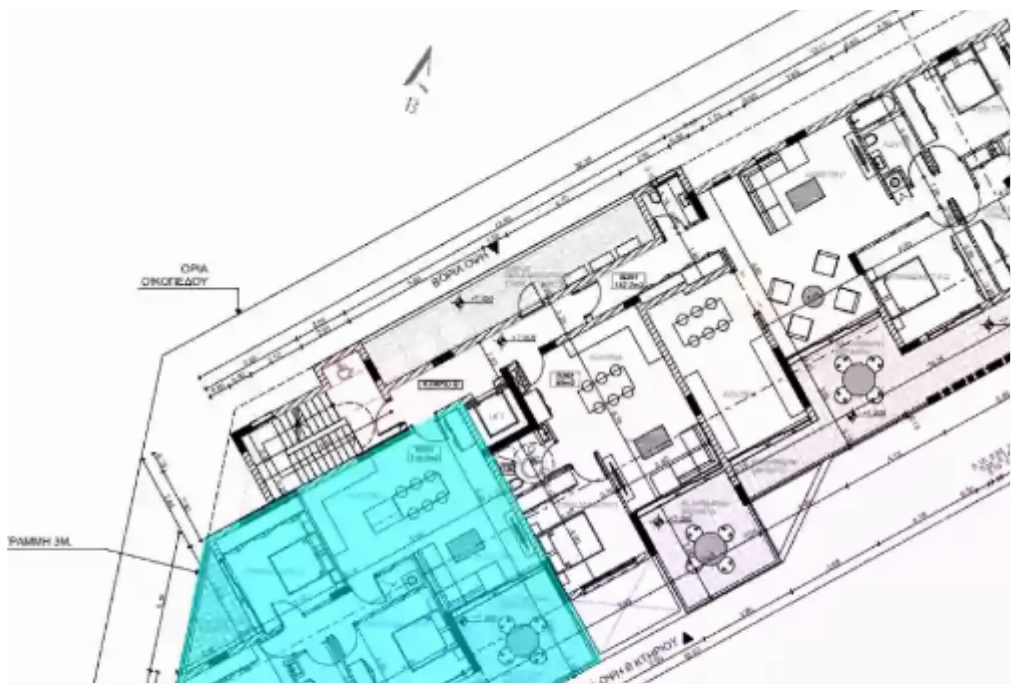

## 3 bedrooms, 114

Limassol, Spyrou-Kyprianou-St-Potamos-Germasogeias-4042 ,  
Cyprus

**Offered at:** € 1,150,000

**Estate ID:** 33845

**Ref:** J4449L1740

NET internal area: **114**

Bathrooms: **2**

Bedrooms: **3**

Parking spaces: **1 cars**

Available from: **2024-04-24**

Offered at: **1,150,000**

Type: **Apartment**

Veranda: **33 m²**

Step into the epitome of luxury with Penthouse B203, a magnificent 3+1 bedroom residence offering sumptuous living in every aspect. Nestled within an exclusive gated community featuring 24/7 CCTV surveillance, this penthouse ensures both security and opulence. With covered parking spaces and storage rooms, convenience and safety are seamlessly integrated into daily life. Indulge in year-round comfort with underfloor water heating and VRV conditioning, creating an inviting atmosphere throughout the penthouse. The soaring ceilings, reaching an impressive 3.15 meters high, enhance the feeling of spaciousness and grandeur in every room. Spanning 148.3 square meters, this meticulously design...