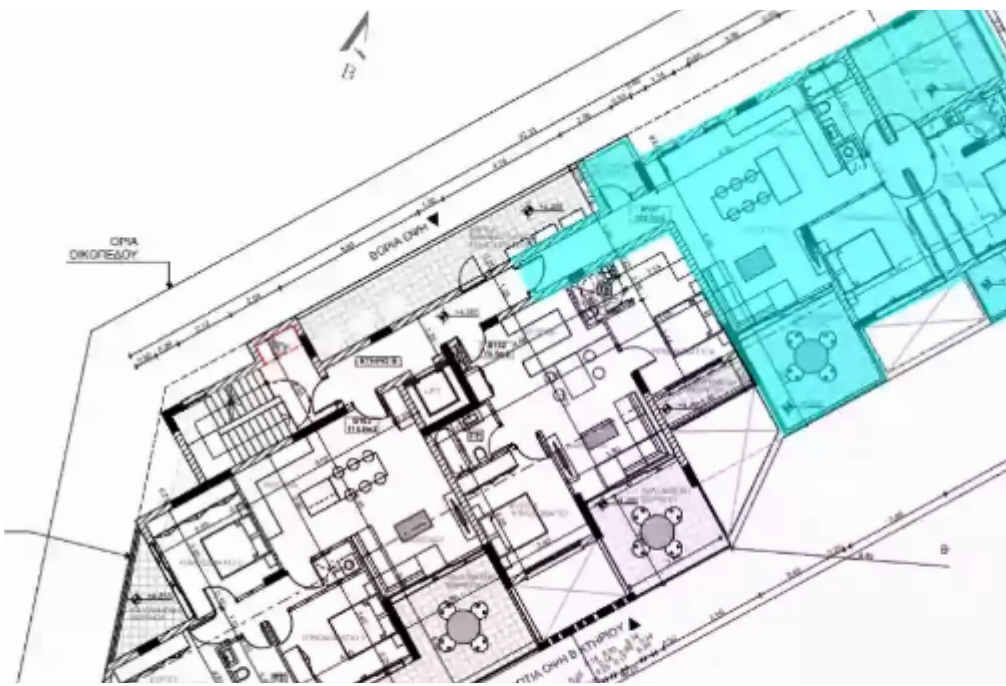

2 bedrooms, 102

Limassol, Spyrou-Kyprianou-St-Potamos-Germasogeias-4042 ,
Cyprus

Offered at: €770,000

Estate ID: 33848

Ref: J4449L1736

NET internal area: **102**

Bathrooms: **2**

Bedrooms: **2**

Parking spaces: **1 cars**

Available from: **2024-04-24**

Offered at: **770,000**

Type: **Apartment**

Veranda: **39 m²**

Discover modern sophistication in B101, a meticulously designed 2+1 bedroom apartment offering luxurious living in every detail. Located within a prestigious gated community with 24/7 CCTV surveillance, this apartment ensures both security and privacy. With covered parking spaces and storage rooms, convenience and safety are seamlessly integrated into daily life. Experience year-round comfort with underfloor water heating and VRV conditioning, creating a cozy atmosphere throughout the apartment. The high ceilings, reaching an impressive 3.15 meters, enhance the feeling of spaciousness and elegance in every room. Spanning 142.3 square meters, this thoughtfully crafted apartment includes...