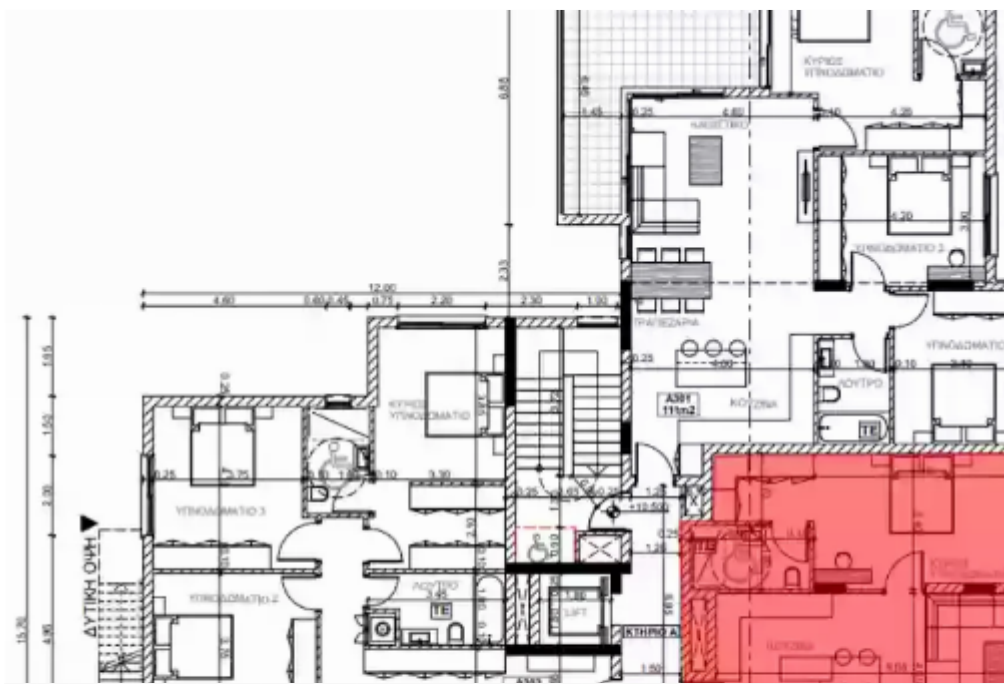

3 bedrooms, 112

Limassol, Spyrou-Kyprianou-St-Potamos-Germasogeias-4042 ,
Cyprus

Offered at: € 1,190,000

Estate ID: 33849

Ref: J4448L1734

Density: **0 %**

Available from: **2024-04-24**

Offered at: **1,190,000**

Type: **Penthouse**

Welcome to Penthouse A301, where elevated luxury meets breathtaking views in this magnificent 3+1 bedroom residence. Situated within a prestigious gated community boasting 24/7 CCTV surveillance, this penthouse offers the ultimate in security and privacy. With covered parking spaces and storage rooms, convenience and safety are seamlessly integrated into everyday life. Indulge in year-round comfort with underfloor water heating and VRV conditioning, ensuring a cozy ambiance throughout the penthouse. The soaring ceilings, measuring an impressive 3.15 meters high, add to the sense of grandeur and sophistication in every room. Spanning 127.8 square meters, this meticulously designed penth...