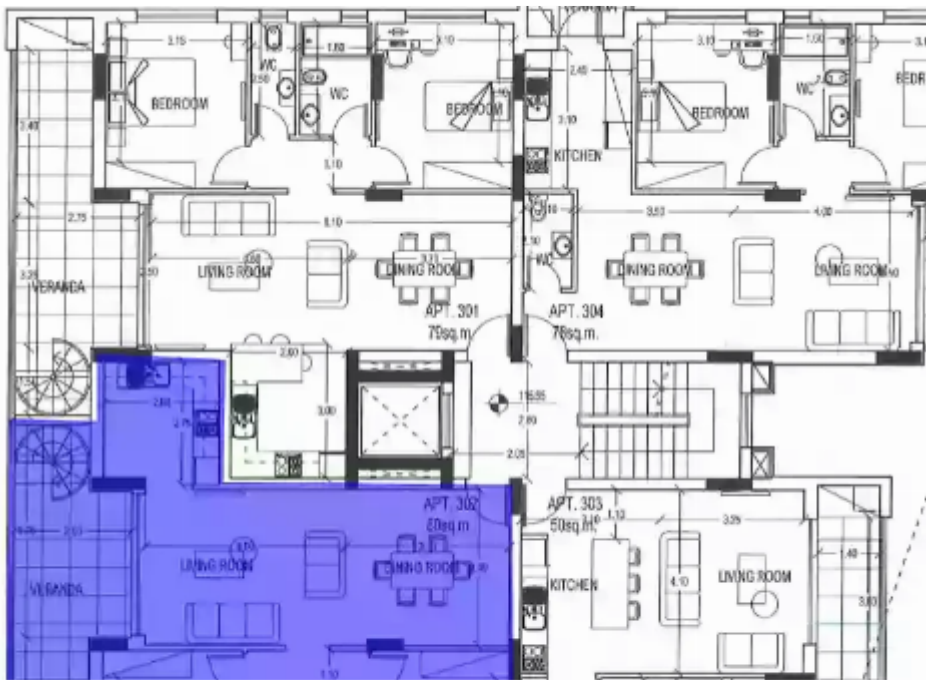

## 2 bedrooms, 80

Limassol, Agios-Panteleimon-School-Agia-Phyla-Agia-Fylaxis-3116 ,  
Cyprus

**Offered at:** € 395,000

**Estate ID:** 33861

**Ref:** J4446L1714

NET internal area: **80**

Bathrooms: **2**

Bedrooms: **2**

Parking spaces: **1 cars**

Available from: **2024-04-24**

Offered at: **395,000**

Type: **Apartment**

Veranda: **17 m²**

Indulge in the epitome of luxury living with this exceptional apartment nestled within a prestigious residential project in Limassol. Boasting 2 bedrooms and 2 bathrooms, this meticulously crafted unit offers a perfect blend of elegance and functionality. Constructed between 2024-2025, this modern apartment epitomizes contemporary design and premium quality materials, ensuring a sophisticated living experience. From the sleek finishes to the spacious layout, every aspect of this property is tailored to elevate your lifestyle. Conveniently located on the third floor, unit 302 offers both privacy and breathtaking views. Step out onto the covered veranda, spanning 17 square meters, and un...