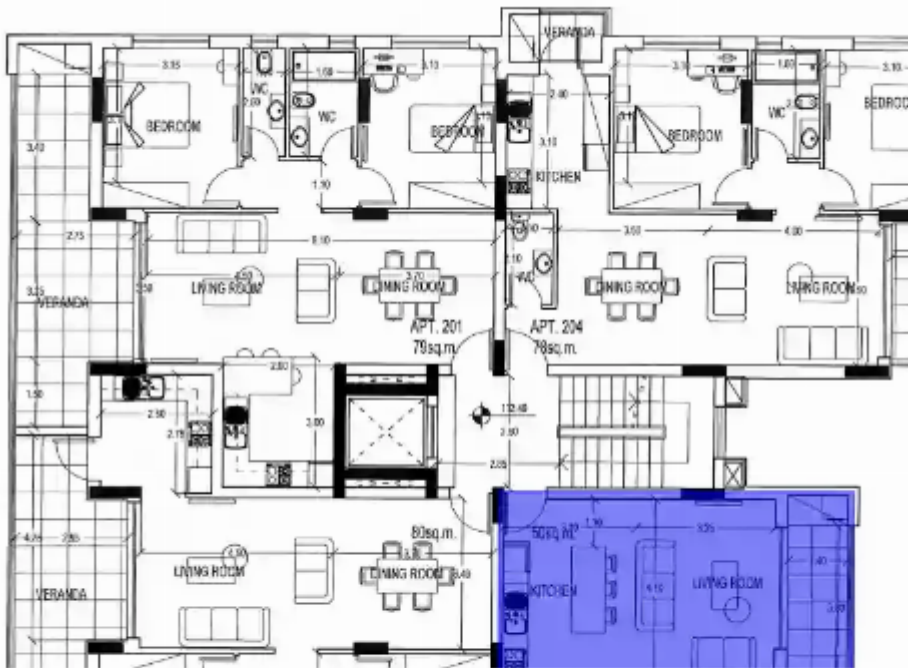

1 bedrooms, 50

Limassol, Agios-Panteleimon-School-Agia-Phyla-Agia-Fylaxis-3116 ,
Cyprus

Offered at: € 200,000

Estate ID: 33864

Ref: J4446L1711

NET internal area: **50**

Bathrooms: **1**

Bedrooms: **1**

Parking spaces: **1 cars**

Available from: **2024-04-24**

Offered at: **200,000**

Type: **Apartment**

Veranda: **13 m²**

Step into the epitome of luxury with this exquisite apartment located in a prestigious residential project in Limassol. Spanning 50 square meters, this meticulously designed unit features 1 bedroom and 1 bathroom, offering a cozy yet stylish living space. Constructed between 2024-2025, this modern apartment boasts contemporary design and premium quality materials, ensuring a sophisticated living experience. From the sleek finishes to the functional layout, every aspect of this property is crafted to perfection. Conveniently situated on the second floor, unit 203 offers both privacy and accessibility. Step out onto the covered veranda, spanning 13 square meters, and soak in the peaceful...