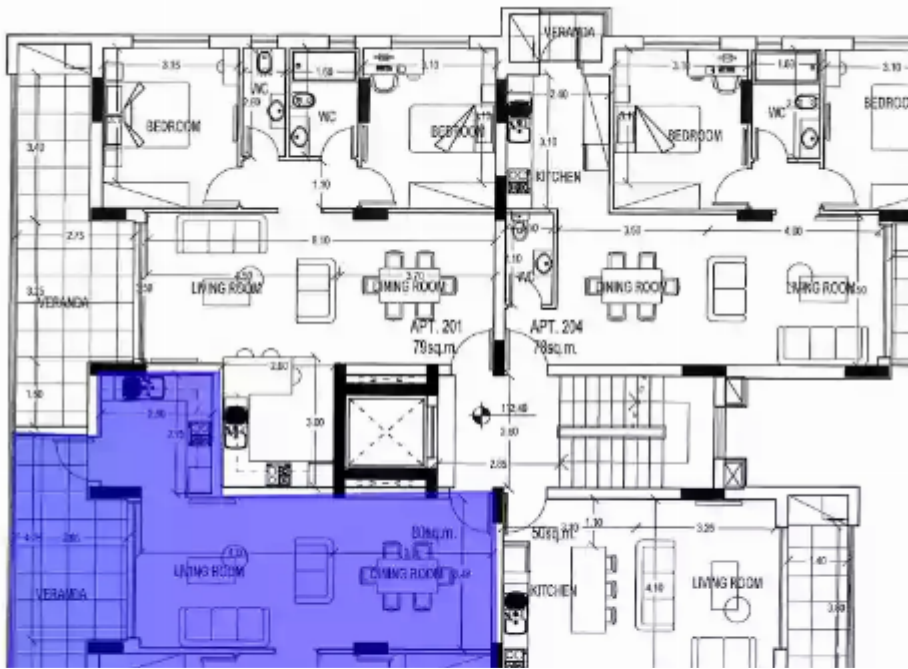

## 2 bedrooms, 80

Limassol, Agios-Panteleimon-School-Agia-Phyla-Agia-Fylaxis-3116 ,  
Cyprus

**Offered at:** € 305,000

**Estate ID:** 33865

**Ref:** J4446L1710

NET internal area: **80**

Bathrooms: **2**

Bedrooms: **2**

Parking spaces: **1 cars**

Available from: **2024-04-24**

Offered at: **305,000**

Type: **Apartment**

Veranda: **17 m²**

Welcome to luxurious living in this immaculate apartment situated in a prestigious residential project in Limassol. Spanning 80 square meters, this meticulously designed unit features 2 bedrooms and 2 bathrooms, offering a perfect blend of space and comfort for discerning residents. Constructed between 2024-2025, this modern apartment showcases contemporary design and premium quality materials, ensuring a sophisticated living experience.

From the sleek finishes to the functional layout, every aspect of this property is crafted with utmost attention to detail. Conveniently located on the second floor, unit 202 offers both privacy and accessibility. Step out onto the spacious covered ver...