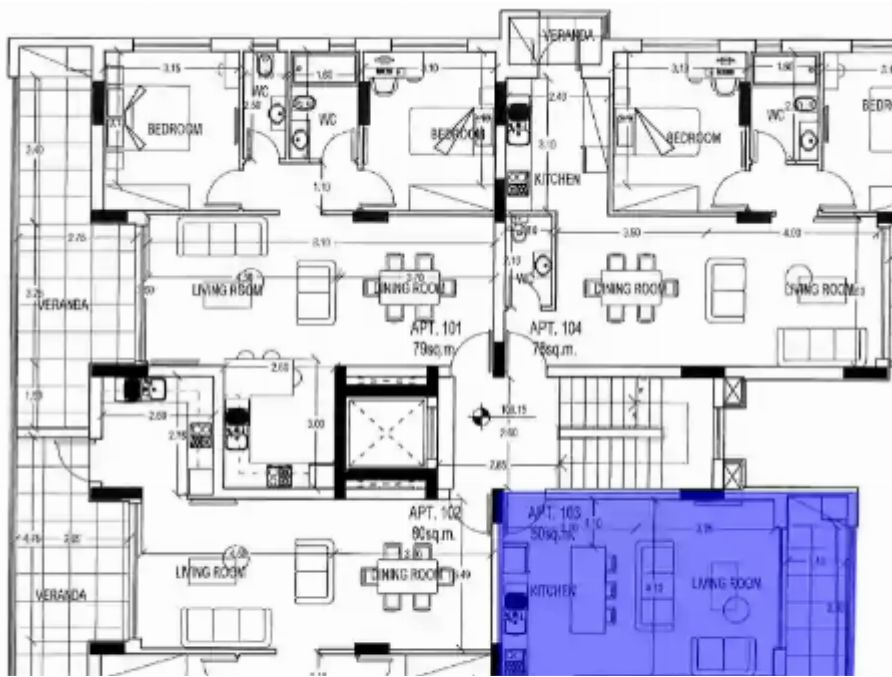

1 bedrooms, 50

Limassol, Agios-Panteleimon-School-Agia-Phyla-Agia-Fylaxis-3116 ,
Cyprus

Offered at: € 195,000

Estate ID: 33868

Ref: J4446L1707

NET internal area: **50**

Bathrooms: **1**

Bedrooms: **1**

Parking spaces: **1 cars**

Available from: **2024-04-24**

Offered at: **195,000**

Type: **Apartment**

Veranda: **13 m²**

This elegant apartment, nestled in a prestigious residential project, offers a refined living experience in the heart of Limassol. With a size of 50 square meters, this unit features 1 bedroom and 1 bathroom, making it ideal for individuals or couples seeking comfort and convenience. Crafted with modern design principles and utilizing high-quality materials, this apartment exudes luxury and sophistication. The functional layout maximizes space, ensuring a comfortable lifestyle for residents. Situated on the first floor, unit 103 provides easy access and privacy. Step out onto the covered veranda, spanning 13 square meters, and enjoy the serene ambiance of the surroundings. Located i...