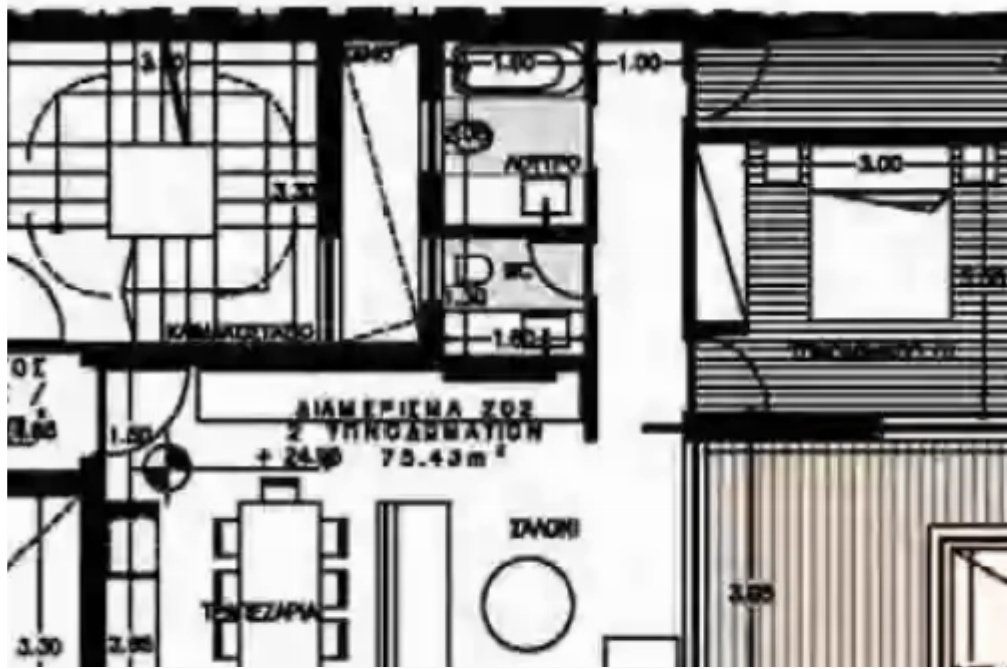

2 bedrooms, 75

Limassol, Rialto-Anexartisias-St-Agia-Napa-3040 , Cyprus

Offered at: €431,100

Estate ID: 33887

Ref: J4441L1685

NET internal area: **75**

Bathrooms: **2**

Bedrooms: **2**

Parking spaces: **1 cars**

Available from: **2024-04-24**

Offered at: **431,100**

Type: **Apartment**

202 apartments 2 bedrooms 2 bathrooms 1 parking INTERNAL COVERED 75 M2...

Estate on map: