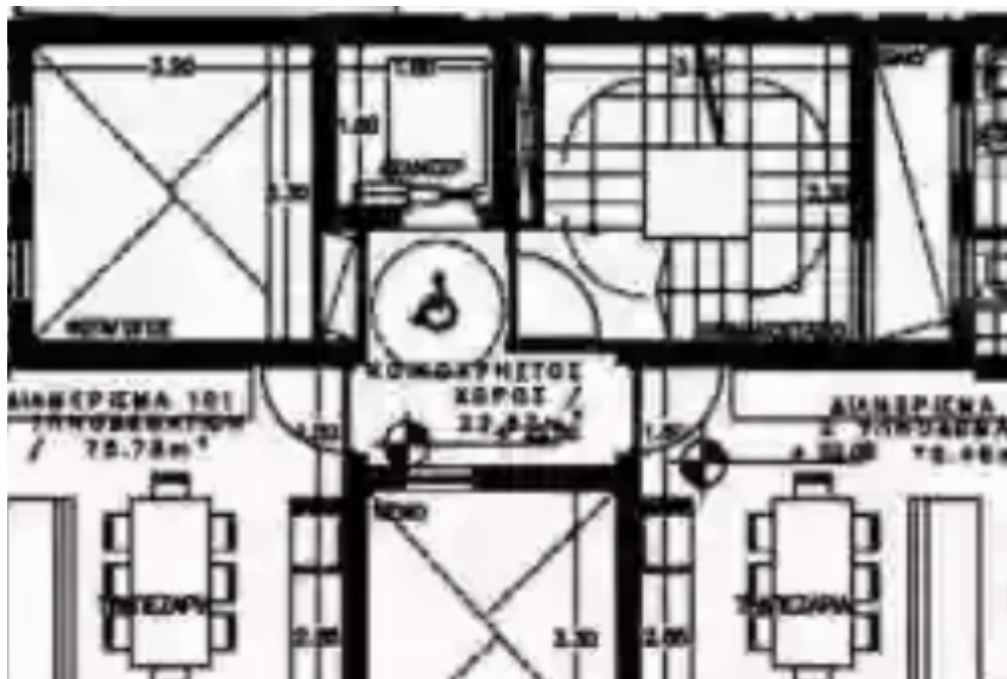

## 2 bedrooms, 75

Limassol, Rialto-Anexartisias-St-Agia-Napa-3040 , Cyprus

**Offered at:** € 400,309

**Estate ID:** 33890

**Ref:** J4441L1682

NET internal area: **75**

Bathrooms: **2**

Bedrooms: **2**

Parking spaces: **1 cars**

Available from: **2024-04-24**

Offered at: **400,309**

Type: **Apartment**

101 apartments 2 bedrooms 2 bathrooms 1 parking INTERNAL COVERED 75 M2...