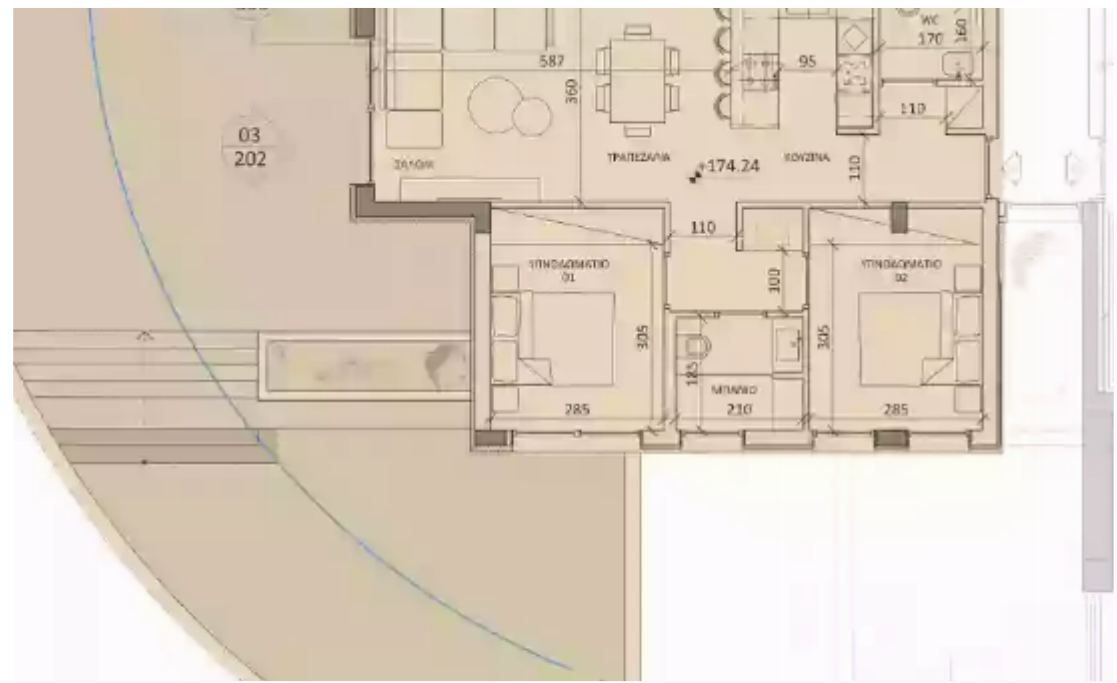

## 2 bedrooms, 82

Limassol, Prymary-School-Agia-Phyla-Agia-Fylaxis-3115 , Cyprus

**Offered at:** € 310,000

**Estate ID:** 33933

**Ref:** J4421L1647

NET internal area: **82**

Bathrooms: **2**

Bedrooms: **2**

Parking spaces: **1 cars**

Available from: **2024-04-24**

Offered at: **310,000**

Type: **Apartment**

Veranda: **23 m²**

Unit 101—First Level Large terrace and private garden. Home, designed. Bedrooms: 2 Storage: 3.4m2 Bathrooms: 2 Total Area: 181.1m2 Interior Area: 82.0m2 Covered parking: 1 Covered Terrace: 23.0m2 Uncovered Terrace: 72.8m2...