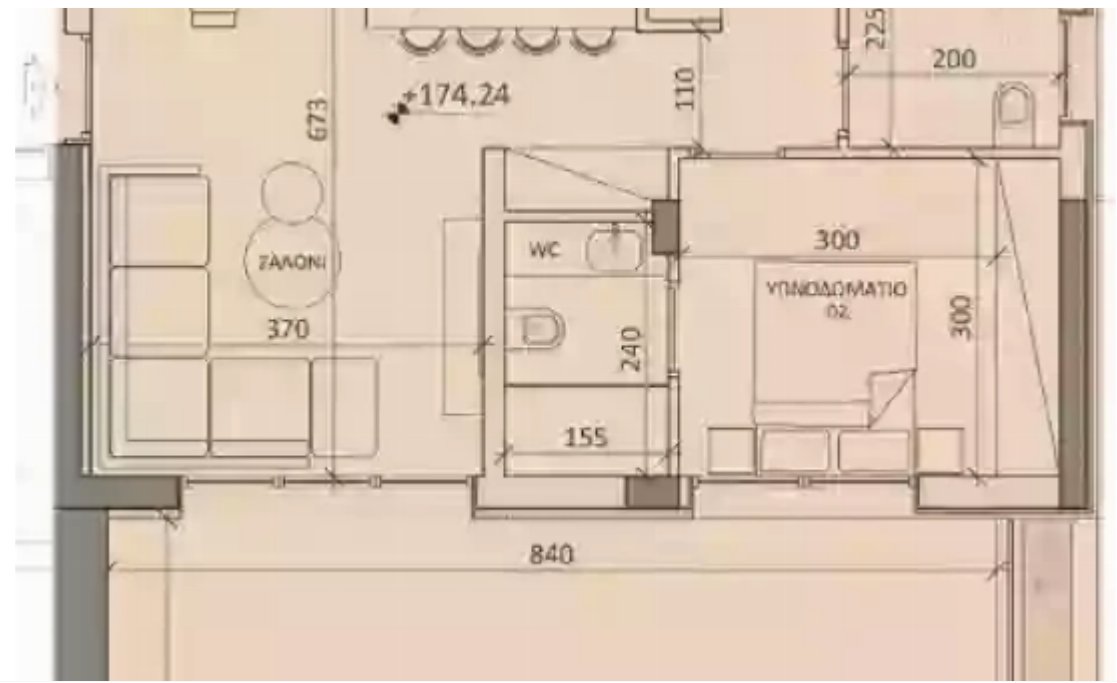

2 bedrooms, 80

Limassol, Prymary-School-Agia-Phyla-Agia-Fylaxis-3115 , Cyprus

Offered at: € 290,000

Estate ID: 33934

Ref: J4421L1648

NET internal area: **80**

Bathrooms: **2**

Bedrooms: **2**

Parking spaces: **1 cars**

Available from: **2024-04-24**

Offered at: **290,000**

Type: **Apartment**

Veranda: **23 m²**

Unit 102—First Level Large veranda, with greenery complementing the modern design of the unit. Bedrooms: 2 Storage: 3.2m2 Bathrooms: 2 Total Area: 143.3m2 Interior Area: 80.0m2 Covered parking: 1 Covered Veranda: 22.6m2 Uncovered Veranda: 37.5m2...