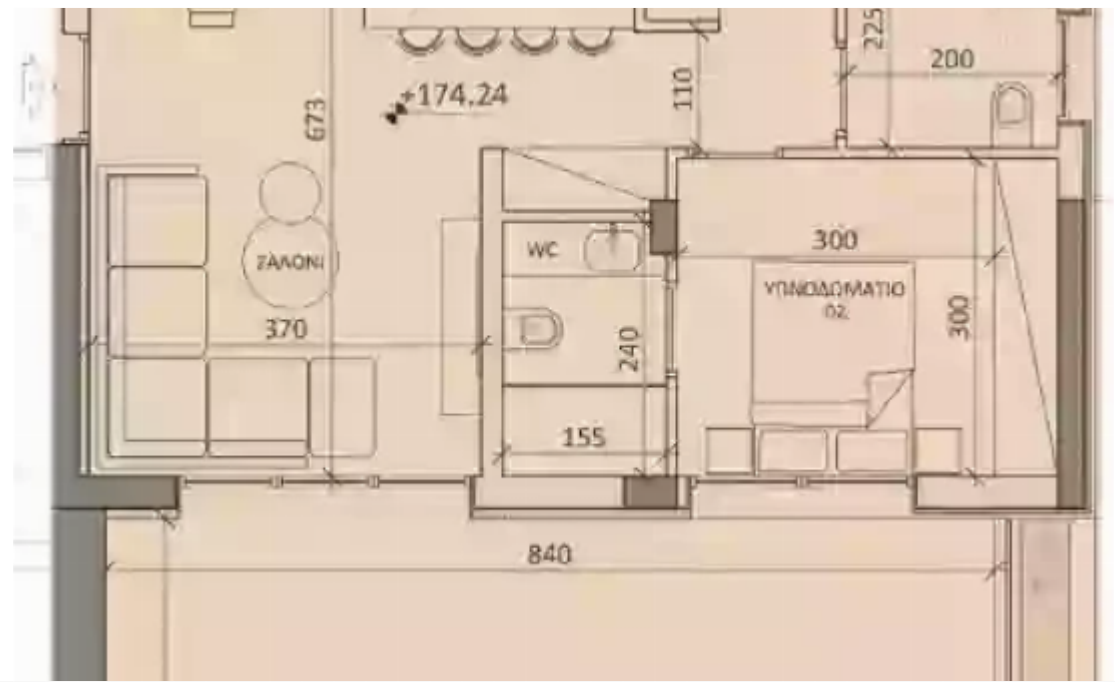

2 bedrooms, 80

Limassol, Prymary-School-Agia-Phyla-Agia-Fylaxis-3115 , Cyprus

Offered at: € 290,000

Estate ID: 33934

Ref: J4421L1648

NET internal area: **80**

Bathrooms: **2**

Bedrooms: **2**

Parking spaces: **1 cars**

Available from: **2024-04-24**

Offered at: **290,000**

Type: **Apartment**

Veranda: **23 m²**

Unit 102—First Level Large veranda, with greenery complementing the modern design of the unit. Bedrooms: 2 Storage: 3.2m2 Bathrooms: 2 Total Area: 143.3m2 Interior Area: 80.0m2 Covered parking: 1 Covered Veranda: 22.6m2 Uncovered Veranda: 37.5m2...