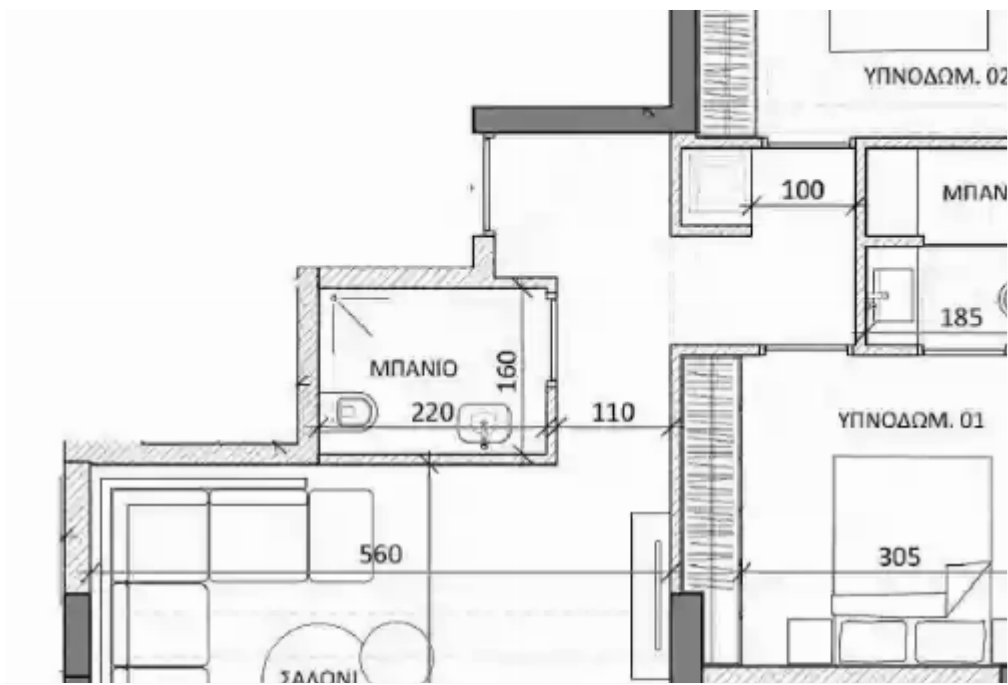

2 bedrooms, 79

Limassol, Ellados-St-Ypsonas-4183 , Cyprus

Offered at: € 330,000

Estate ID: 33936

Ref: J4420L1645

NET internal area: **79**

Bathrooms: **2**

Bedrooms: **2**

Parking spaces: **1 cars**

Available from: **2024-04-24**

Offered at: **330,000**

Type: **Apartment**

Veranda: **16 m²**

Apartment 302 Bedrooms: 2 Bathrooms: 2 Interior Area: 79.0m2 Covered Terrace: 16.9m2 Roof Garden Interior: 27.1m2 Roof Garden Uncovered: 61.2m2 Storage: 3.9m2 Total area: 188.0m2 Covered parking: 2...