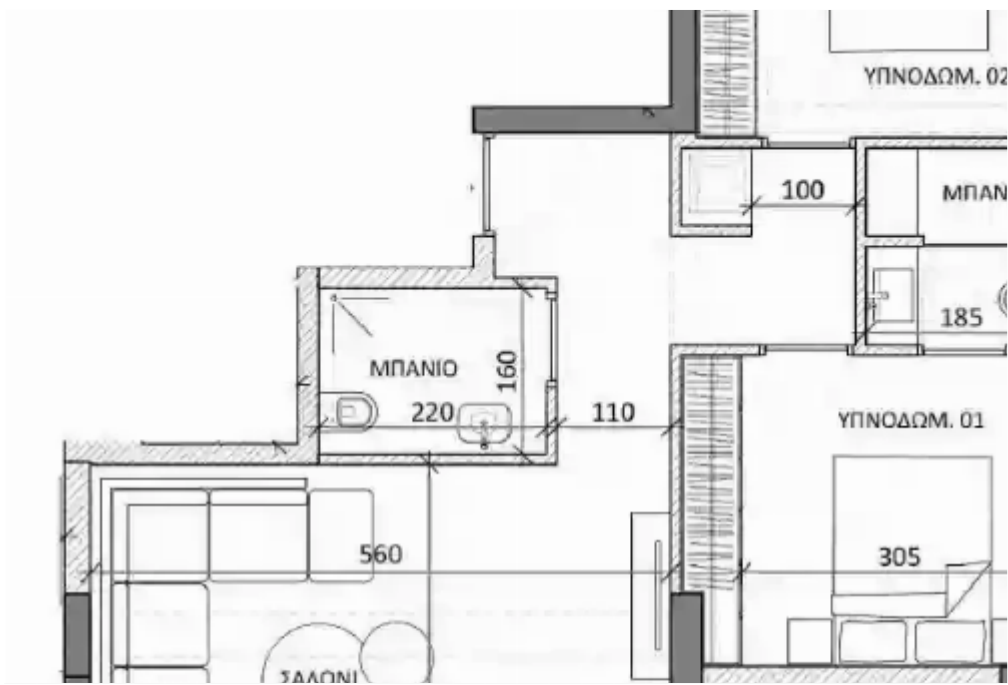

## 2 bedrooms, 79

Limassol, Ellados-St-Ypsonas-4183 , Cyprus

**Offered at:** € 330,000

**Estate ID:** 33936

**Ref:** J4420L1645

NET internal area: **79**

Bathrooms: **2**

Bedrooms: **2**

Parking spaces: **1 cars**

Available from: **2024-04-24**

Offered at: **330,000**

Type: **Apartment**

Veranda: **16 m²**

Apartment 302 Bedrooms: 2 Bathrooms: 2 Interior Area: 79.0m2 Covered Terrace: 16.9m2 Roof Garden Interior: 27.1m2 Roof Garden Uncovered: 61.2m2 Storage: 3.9m2 Total area: 188.0m2 Covered parking: 2...