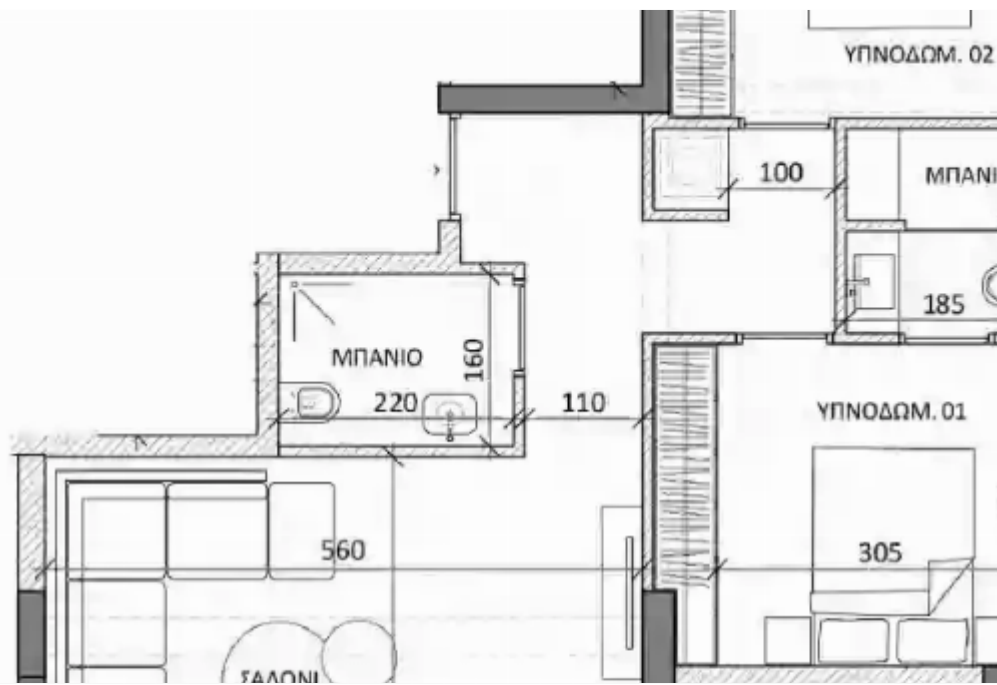

2 bedrooms, 79

Limassol, Ellados-St-Ypsonas-4183 , Cyprus

Offered at: € 250,000

Estate ID: 33937

Ref: J4420L1643

NET internal area: **79**

Bathrooms: **2**

Bedrooms: **2**

Parking spaces: **1 cars**

Available from: **2024-04-24**

Offered at: **250,000**

Type: **Apartment**

Veranda: **16 m²**

Apartment 202 Bedrooms: 2 Bathrooms: 2 Interior Area: 79.3m2 Covered Terrace: 16.9m2 Storage: 3.6m2 Total area: 99.7m2 Covered parking: 1...