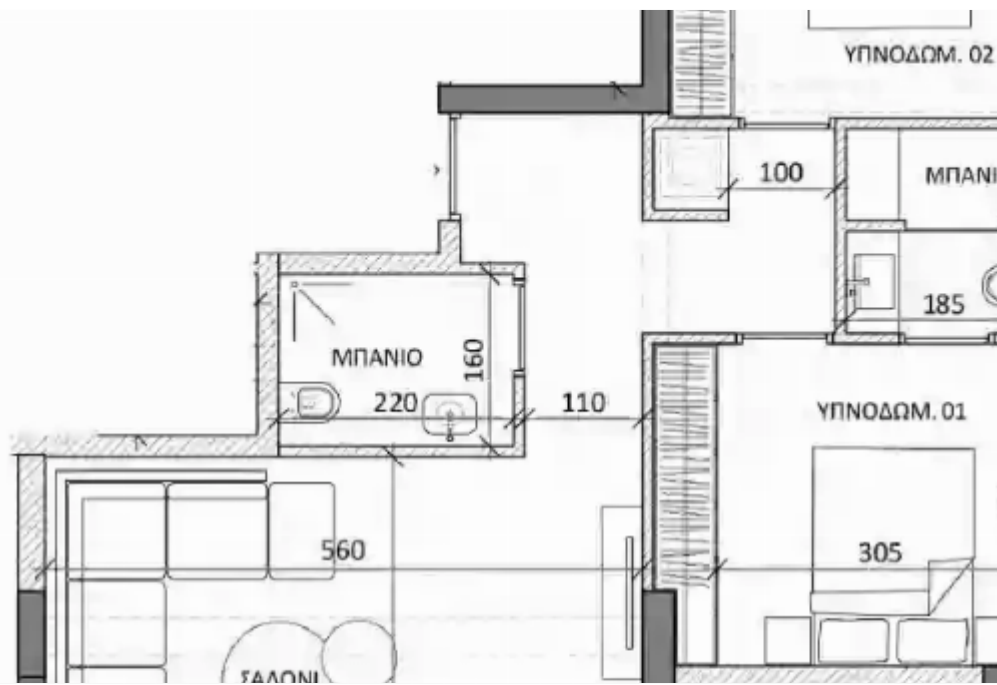

## 2 bedrooms, 79

Limassol, Ellados-St-Ypsonas-4183 , Cyprus

**Offered at:** € 250,000

**Estate ID:** 33937

**Ref:** J4420L1643

NET internal area: **79**

Bathrooms: **2**

Bedrooms: **2**

Parking spaces: **1 cars**

Available from: **2024-04-24**

Offered at: **250,000**

Type: **Apartment**

Veranda: **16 m²**

Apartment 202 Bedrooms: 2 Bathrooms: 2 Interior Area: 79.3m2 Covered Terrace: 16.9m2 Storage: 3.6m2 Total area: 99.7m2 Covered parking: 1...