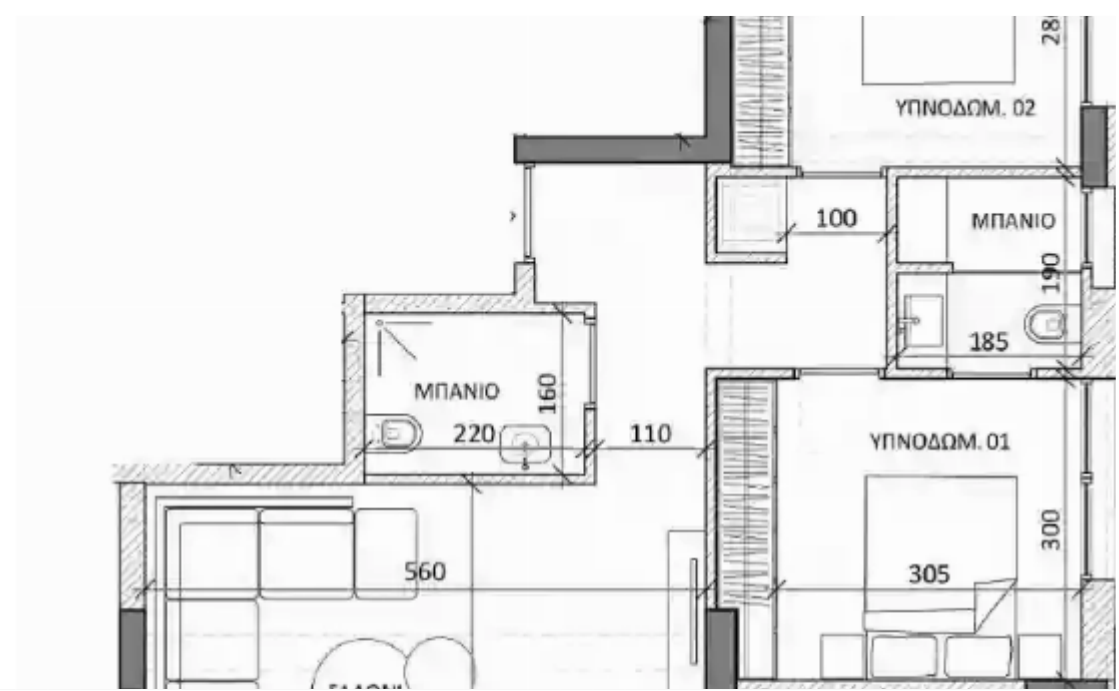

2 bedrooms, 79

Limassol, Ellados-St-Ypsonas-4183 , Cyprus

Offered at: € 240,000

Estate ID: 33940

Ref: J4420L1640

NET internal area: **79**

Bathrooms: **2**

Bedrooms: **2**

Parking spaces: **1 cars**

Available from: **2024-04-24**

Offered at: **240,000**

Type: **Apartment**

Veranda: **16 m²**

Apartment 102 Bedrooms: 2 Bathrooms: 2 Interior Area: 79.3m2 Covered Terrace: 16.9m2 Storage: 3.4m2 Total area: 99.6m2 Covered parking: 1...