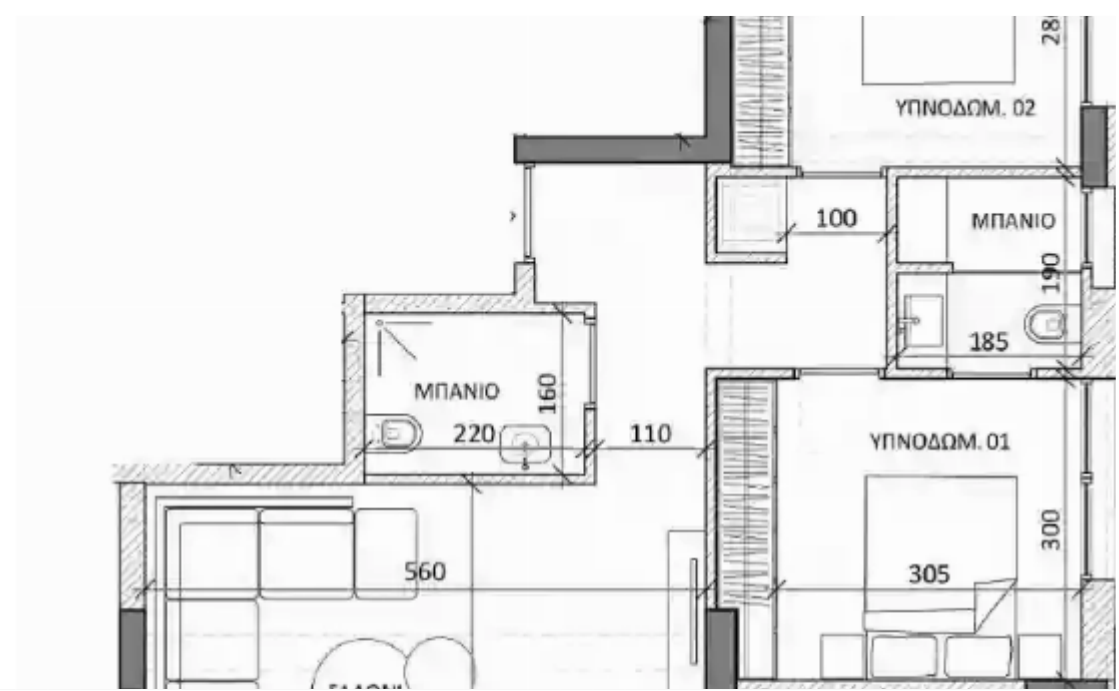

## 2 bedrooms, 79

Limassol, Ellados-St-Ypsonas-4183 , Cyprus

**Offered at:** € 240,000

**Estate ID:** 33940

**Ref:** J4420L1640

NET internal area: **79**

Bathrooms: **2**

Bedrooms: **2**

Parking spaces: **1 cars**

Available from: **2024-04-24**

Offered at: **240,000**

Type: **Apartment**

Veranda: **16 m²**

Apartment 102 Bedrooms: 2 Bathrooms: 2 Interior Area: 79.3m2 Covered Terrace: 16.9m2 Storage: 3.4m2 Total area: 99.6m2 Covered parking: 1...