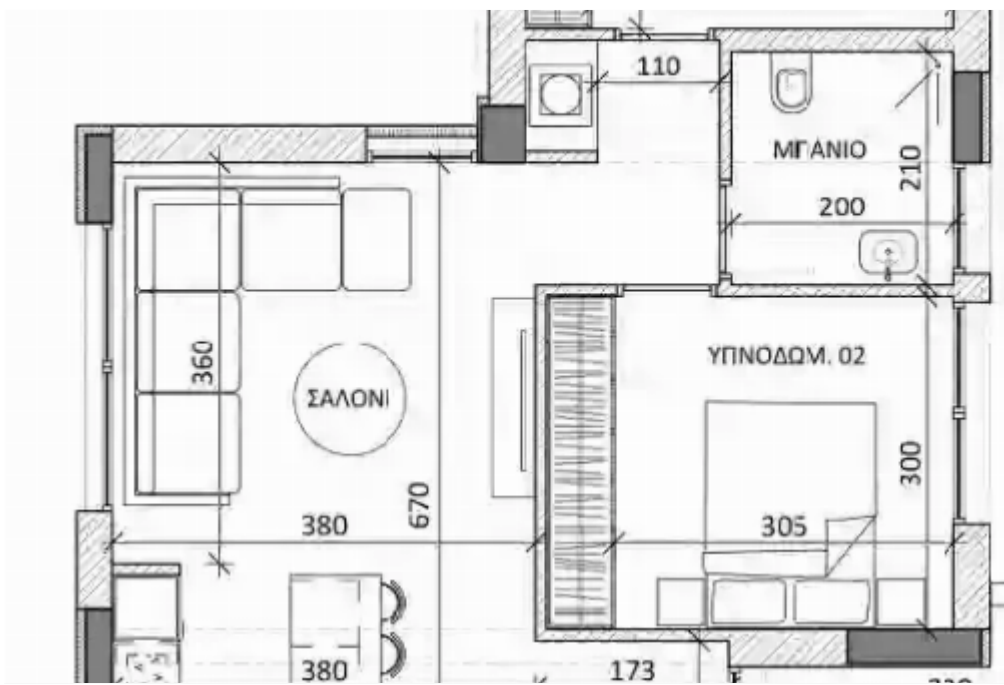

## 2 bedrooms, 80

Limassol, Ellados-St-Ypsonas-4183 , Cyprus

**Offered at:** € 245,000

**Estate ID:** 33941

**Ref:** J4420L1641

NET internal area: **80**

Bathrooms: **2**

Bedrooms: **2**

Parking spaces: **1 cars**

Available from: **2024-04-24**

Offered at: **245,000**

Type: **Apartment**

Veranda: **15 m²**

Bedrooms: 2 Bathrooms: 2 Interior Area: 80.9m2 Covered Terrace: 15.9m2 Storage: 4.5m2 Total area: 101.3m2 Covered parking: 1...