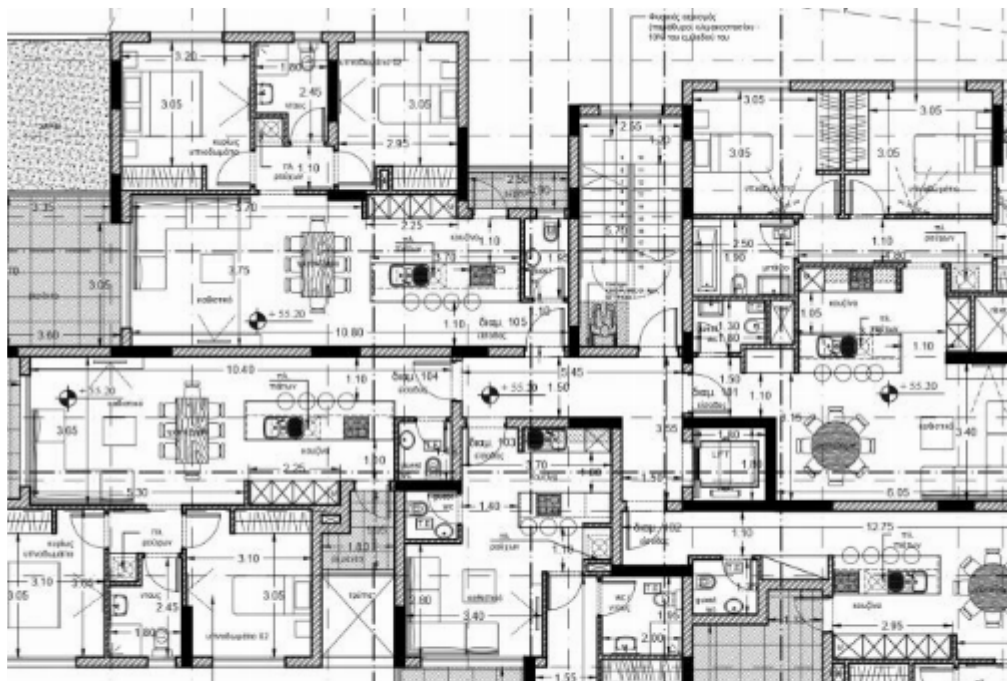

2 bedrooms, 75

Limassol, Agia-Filaxeos-Ave-Petros-And-Pavlos-3086 , Cyprus

Offered at: €315,000

Estate ID: 33962

Ref: J4411L1624

NET internal area: **75**

Bathrooms: **2**

Bedrooms: **2**

Parking spaces: **1 cars**

Available from: **2024-04-24**

Offered at: **315,000**

Type: **Apartment**

Veranda: **21 m²**

Apartment 104 2 bedrooms 2 Bathrooms Indoor Area 75 m2 Covered Veranda 21 m2...

Estate on map: