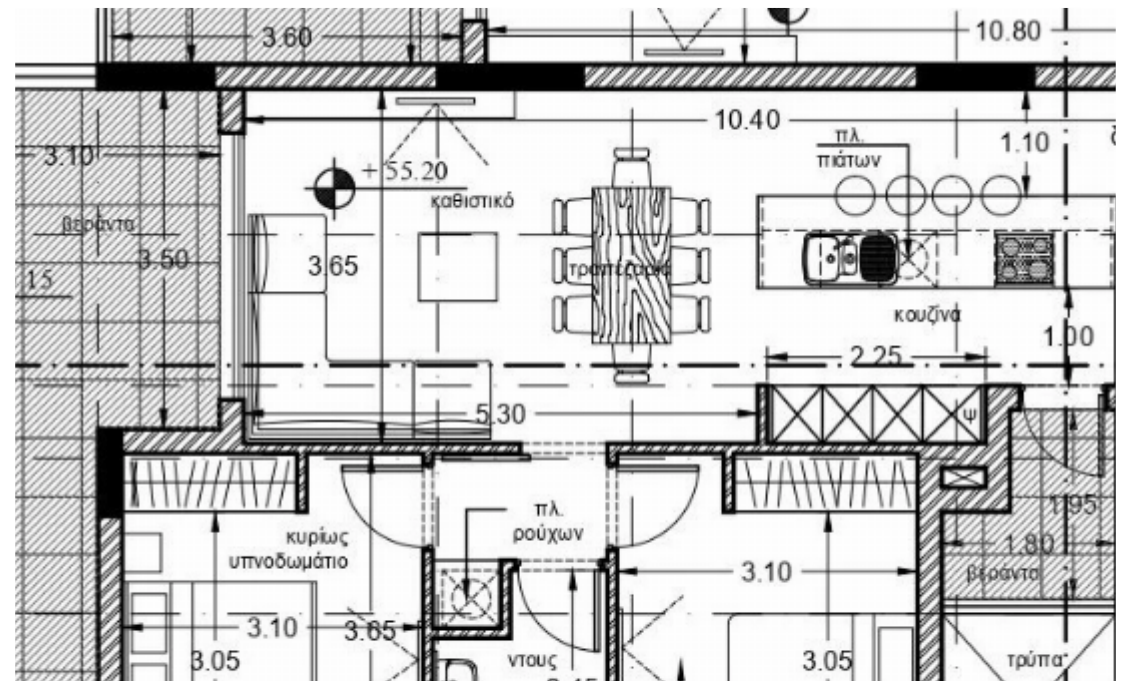

2 bedrooms, 75

Limassol, Agia-Filaxeos-Ave-Petros-And-Pavlos-3086 , Cyprus

Offered at: €315,000

Estate ID: 33962

Ref: J4411L1624

NET internal area: **75**

Bathrooms: **2**

Bedrooms: **2**

Parking spaces: **1 cars**

Available from: **2024-04-24**

Offered at: **315,000**

Type: **Apartment**

Veranda: **21 m²**

Apartment 104 2 bedrooms 2 Bathrooms Indoor Area 75 m2 Covered Veranda 21 m2...

Estate on map: