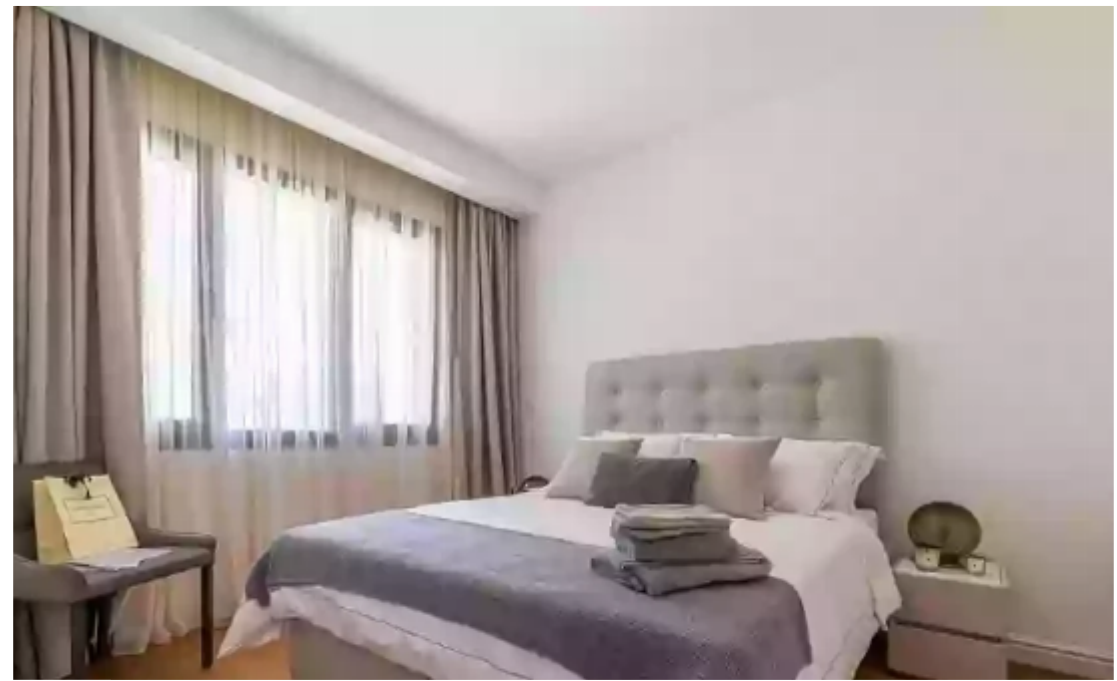

3 bedrooms, 167

Limassol, Dassoudi-Park-Papas-Potamos-Germasogeias-4040 ,
Cyprus

Offered at: € 1,720,000

Estate ID: 34000

Ref: J3215L1750

Density: **0 %**

Available from: **2024-04-24**

Offered at: **1,720,000**

Type: **Penthouse**

Welcome to Penthouse 501, a luxurious residence situated on the fifth floor, offering unparalleled views and sophisticated living spaces. This exquisite penthouse features three bedrooms, ensuring ample accommodation for both residents and guests alike. Step inside to discover a sprawling indoor area spanning 167 square meters, meticulously designed to provide comfort and style. Enjoy the serene ambiance of the covered veranda, offering 31.5 square meters of space for alfresco dining or simply soaking in the surrounding beauty. But the true highlight of this penthouse is the expansive roof terrace, boasting an impressive 55.2 square meters of outdoor living space. From here, you can sa...