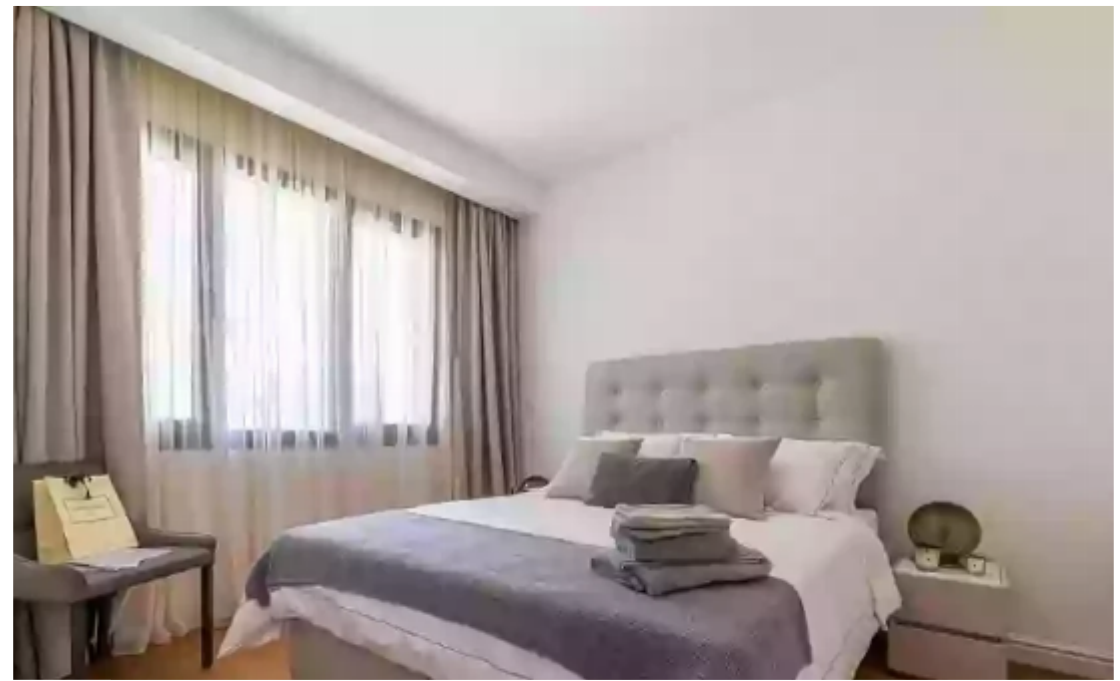

3 bedrooms, 167

Limassol, Dassoudi-Park-Papas-Potamos-Germasogeias-4040 ,
Cyprus

Offered at: € 1,720,000

Estate ID: 34000

Ref: J3215L1750

Density: **0 %**

Available from: **2024-04-24**

Offered at: **1,720,000**

Type: **Penthouse**

Welcome to Penthouse 501, a luxurious residence situated on the fifth floor, offering unparalleled views and sophisticated living spaces. This exquisite penthouse features three bedrooms, ensuring ample accommodation for both residents and guests alike. Step inside to discover a sprawling indoor area spanning 167 square meters, meticulously designed to provide comfort and style. Enjoy the serene ambiance of the covered veranda, offering 31.5 square meters of space for alfresco dining or simply soaking in the surrounding beauty. But the true highlight of this penthouse is the expansive roof terrace, boasting an impressive 55.2 square meters of outdoor living space. From here, you can sa...