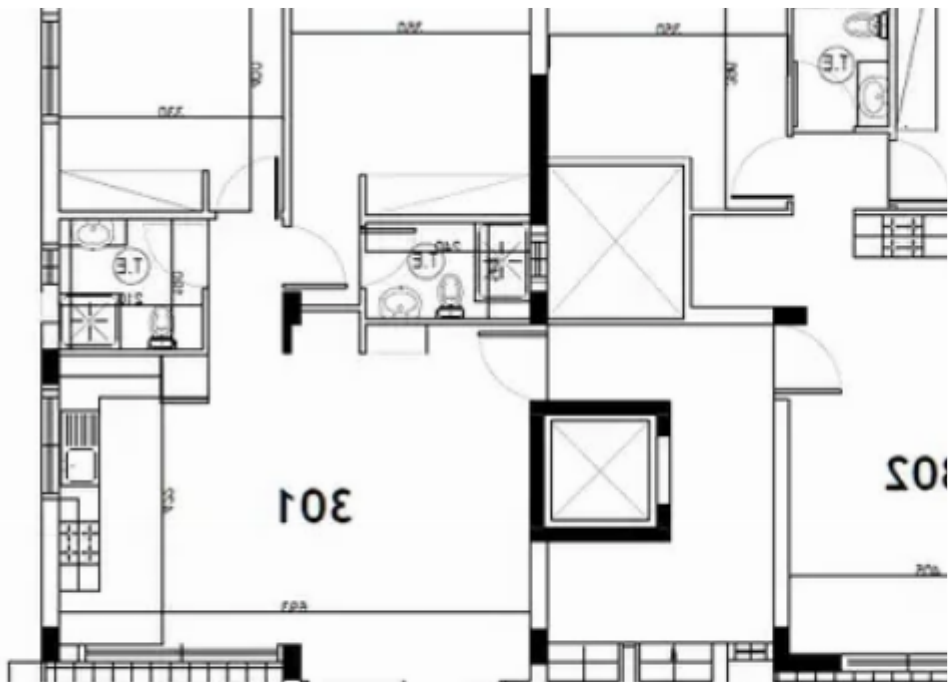

## 2-bedroom apartment f?r s?le

**€280.000**

Limassol, Polemidia-Lyceum-Apos-Varnavas-Kato-Polemidia-4152 ,  
Cyprus

**Offered at:** € 280,000

**Estate ID:** 34043

**Ref:** ba5226265

NET internal area: **97**

Bathrooms: **2**

Bedrooms: **2**

Parking spaces: **Covered cars**

Available from: **2024-04-24**

Offered at: **280,000**

Type: **Apartment**

This project is a true reflection of modern architecture that achieves a balance between elegant design and effective use of space. With only eight units in total – four 1-bedroom apartments and four 2-bedroom apartments – provides an exclusive and intimate living experience, allowing for a great degree of privacy and personal space for its residents, making it the perfect place to call home. Available only one last apartment with 2- bedroom! Subject to