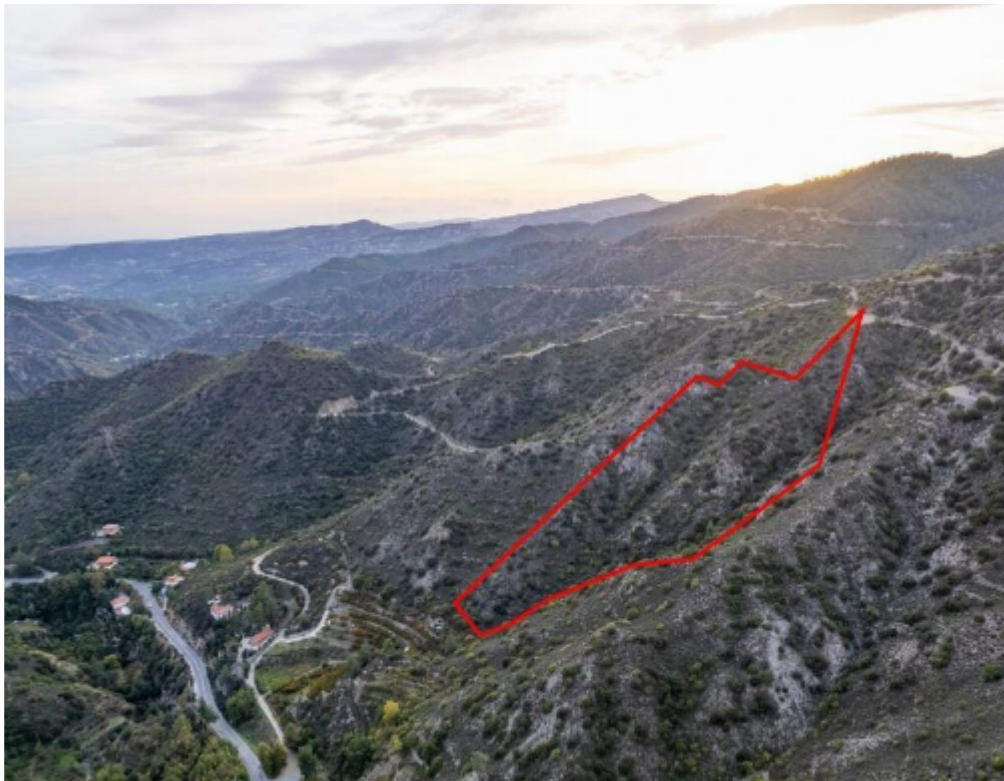

Agricultural field in Pelendri

Limassol

Limassol, Pelendri-4878 , Cyprus

Offered at: € 100,000

Estate ID: 34619

Ref: go8432

Available from: **2024-04-26**

Offered at: **100,000**

Type: **Space**

The property is an agricultural field in Pelendri. It is located 100m from Limassol - Karvounas road and 2,5km from the center of the village. It falls in the agricultural planning zone and abuts to the residential planning zone on its eastern boundary. The field has a land area of 25,753sqm....

Estate on map: