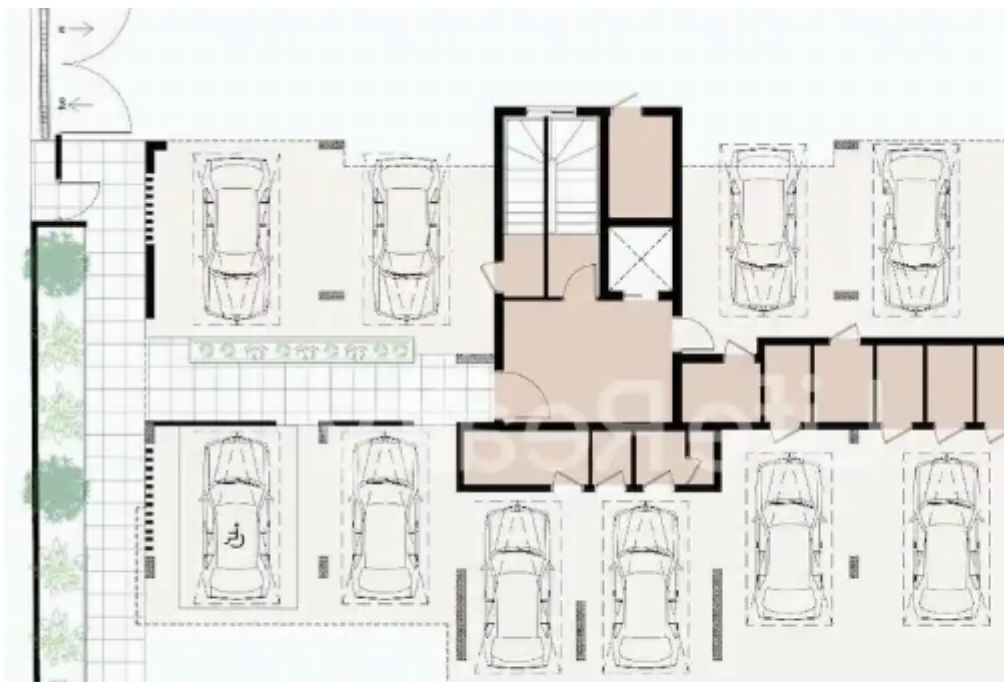

## 1-bedroom apartment f?r s?le

Limassol, Kalogeropouleio-Gymnasium-Kodobathkia-Mesa-Geitonia-4002 , Cyprus

**Offered at:** € 250,000

**Estate ID:** 35989

**Ref:** ba5235660

Bathrooms: **1**

Bedrooms: **1**

Parking spaces: **Covered cars**

Available from: **2024-05-02**

Offered at: **250,000**

Type: **Apartment**

Introducing this outstanding three-floor building, comprising six apartments and two penthouses, situated in the desirable neighborhood of Agios Athanasios in Limassol. Just a quick 10-minute drive from the city center, it shows ideal finishes throughout, offering an enticing opportunity for both renters and prospective buyers. Positioned near primary access routes in Agios Athanasios, it provides easy access to the highway, only a two-minute drive away, making the beach reachable in less than seven minutes. Additionally, it's conveniently located close to schools, banks, and markets, ensuring effortless everyday living. With these outstanding features and amenities, this buildi...