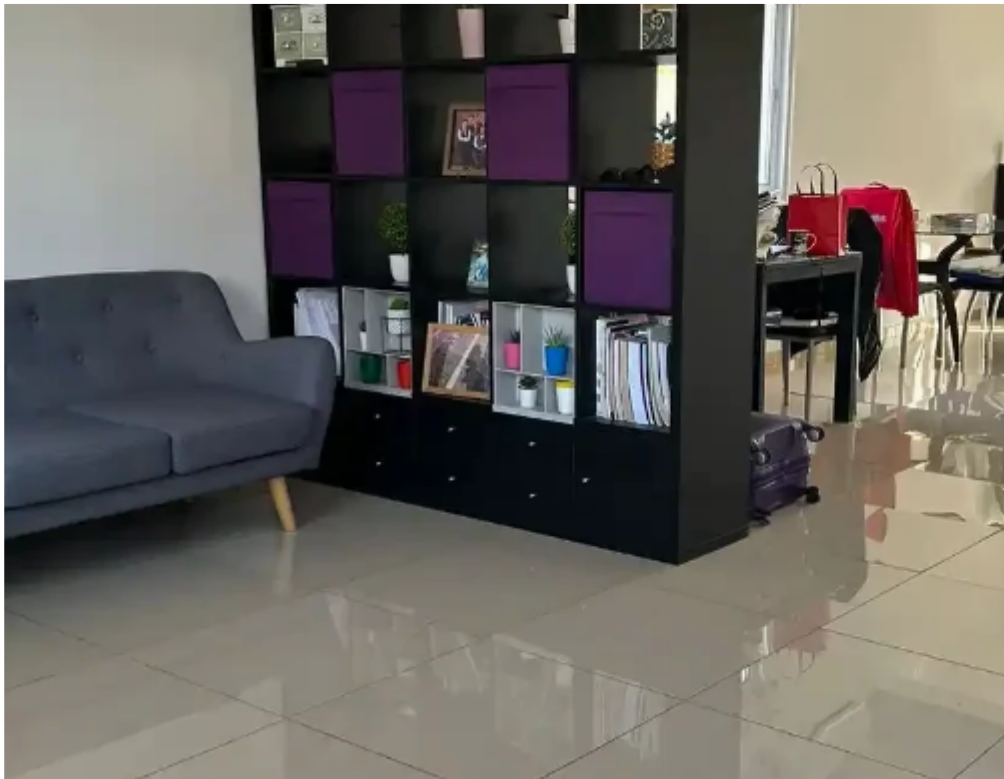

4-bedroom semi-detached to rent €2.000

Limassol, Ayiou-Neophytou-School-Ikea-Makarios-Iii-Kato-
Polemida-4155 , Cyprus

Offered at: €2,000

Estate ID: 36577

Ref: ba5239496

NET internal area: **210**

Bathrooms: **3**

Bedrooms: **4**

Parking spaces: **Covered cars**

Available from: **2024-05-05**

Offered at: **2,000**

Type: **SemidetachedHouse**

4 bedrooms semi detached house in Kato polemidia in Limassol for rent, 8 years old. Covered area 210m2. Plot is 230m2. Fully finished. Drive 3-4 minutes is alphamega super market and mc Donald, 10-12 minutes to Heritage, Pascal and island private school. Ask for 2000 euro per month....