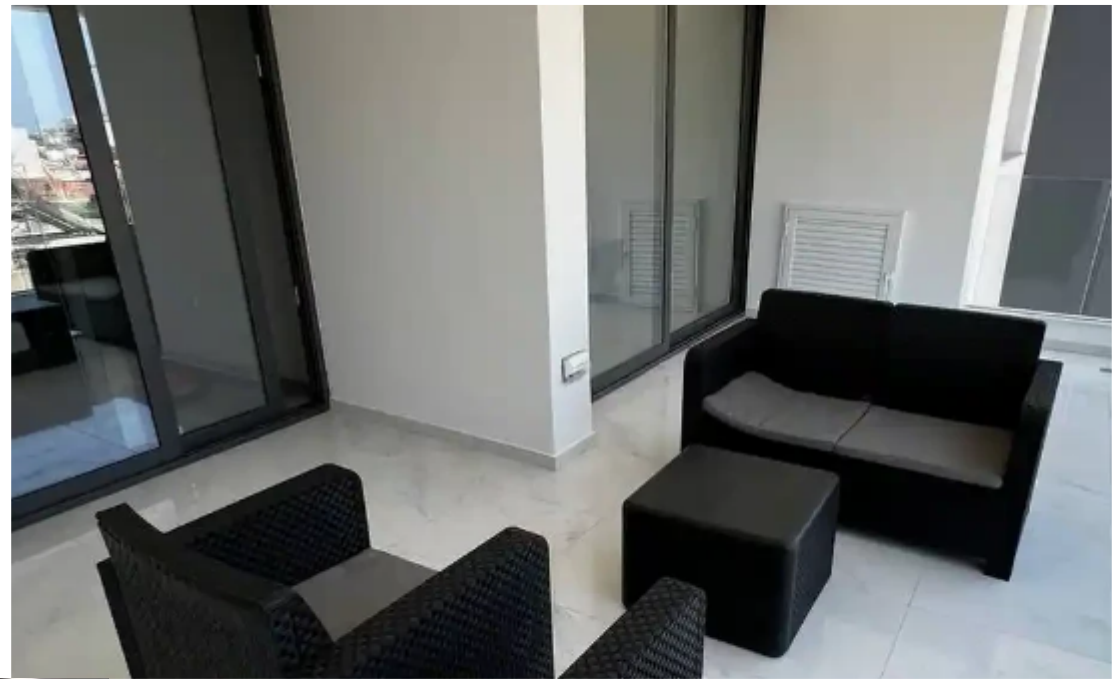

2-bedroom apartment to rent

€1.800

Limassol, Panagia-Evaggelistria-Kato-Polemidia-4156 , Cyprus

Offered at: € 1,750

Estate ID: 37308

Ref: ba5242135

NET internal area: **80**

Bathrooms: **2**

Bedrooms: **2**

Parking spaces: **Covered cars**

Available from: **2024-05-08**

Offered at: **1,750**

Type: **Apartment**

New building new appliances BOSCH. Fully furnished. Curtains. Underground parking, storage room Great Location. 5 min drive to Jumbo and Alfamega. Direct exit to 2 roundabouts. €1,800 (2 deposits)...