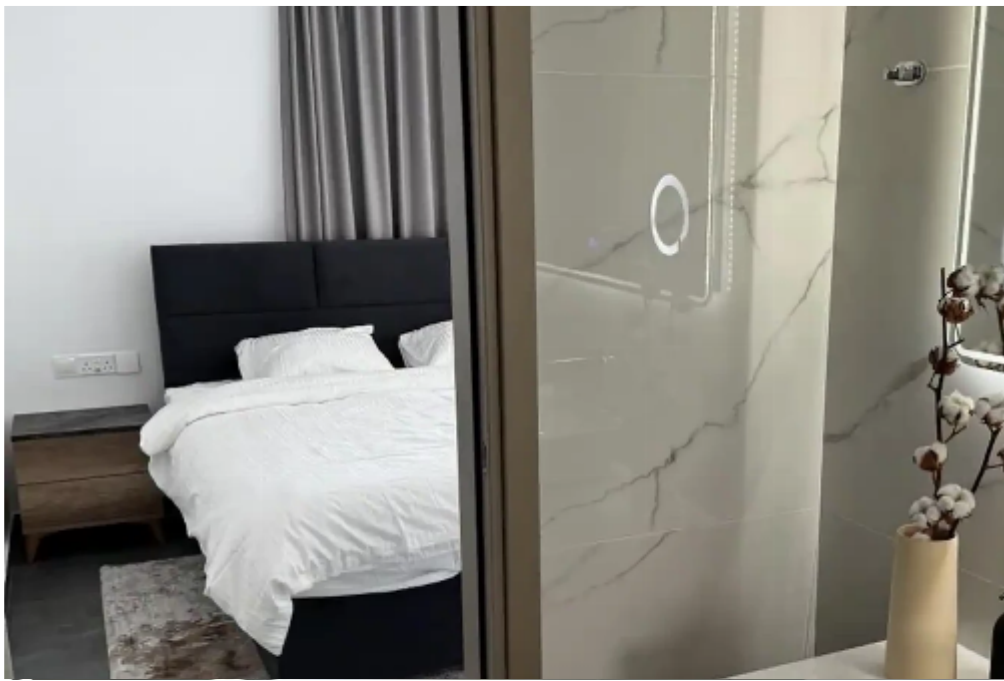

2-bedroom apartment to rent

€2.300

Limassol, Olympic-Residence-World-Trade-Center-Era-Neapoli-3107
, Cyprus

Offered at: €2,300

Estate ID: 37524

Ref: ba5243255

NET internal area: **110**

Bathrooms: **2**

Bedrooms: **2**

Parking spaces: **Covered cars**

Available from: **2024-05-09**

Offered at: **2,300**

Type: **Apartment**

Very spacious 2 bedrooms apartment in the Neapolis ,Limassol . 50m distance from the sea . Amazing and modern renovation. 2 bathrooms Separate laundry room . Solar panels Boiler system connected to wi-fi Installed electrical appliances. 2 Smart TV Samsung 55" Double PVC windows Rehau Amazing view...