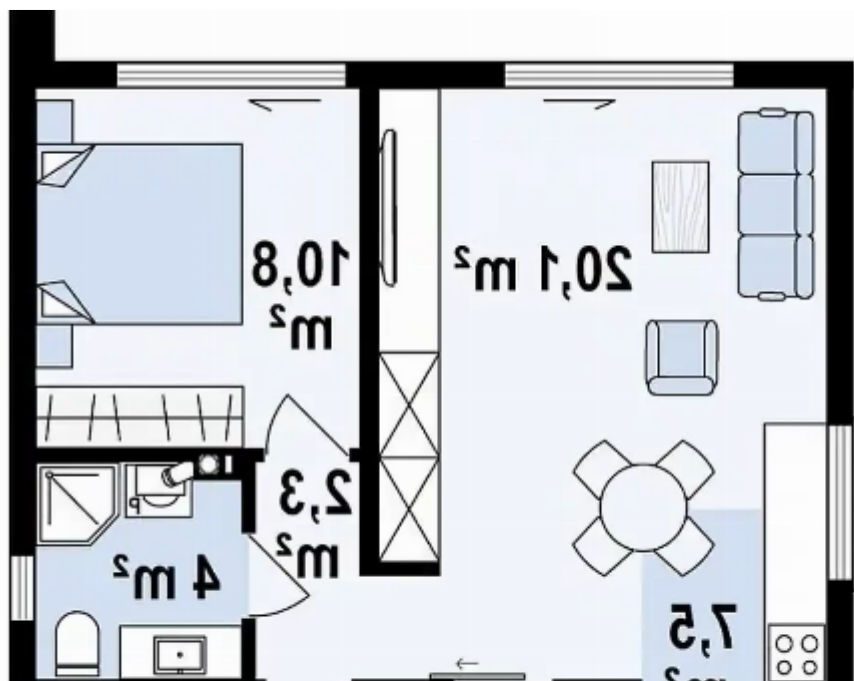

2-bedroom detached house for sale €198.000

Limassol, General-Hospital-Pano-Polemidia-4131 , Cyprus

Offered at: €218,000

Estate ID: 37815

Ref: ba5244673

m 5,15

NET internal area: **75**

Bathrooms: **1**

Bedrooms: **2**

Parking spaces: **Covered cars**

Available from: **2024-05-10**

Offered at: **218,000**

Type: **PrivateHouse**

""""We are offering You a modern and stylish house, with two bedrooms or a bedroom and a separate office. The hall consists of a modern living-dining room and an open-plan kitchen. The boundaries between the interior and exterior are almost erased: from the living room, you can go to a large veranda with access to the Your garden. It is the perfect place for an open air dining, entertainment, and relaxation with family and friends. The contemporary design, privacy, and surrounding nature make it the perfect place for you to build a lovely house away from the city hustle. Combined with the convenient location and superb quality of the house, this is a fantastic property investment for lon...