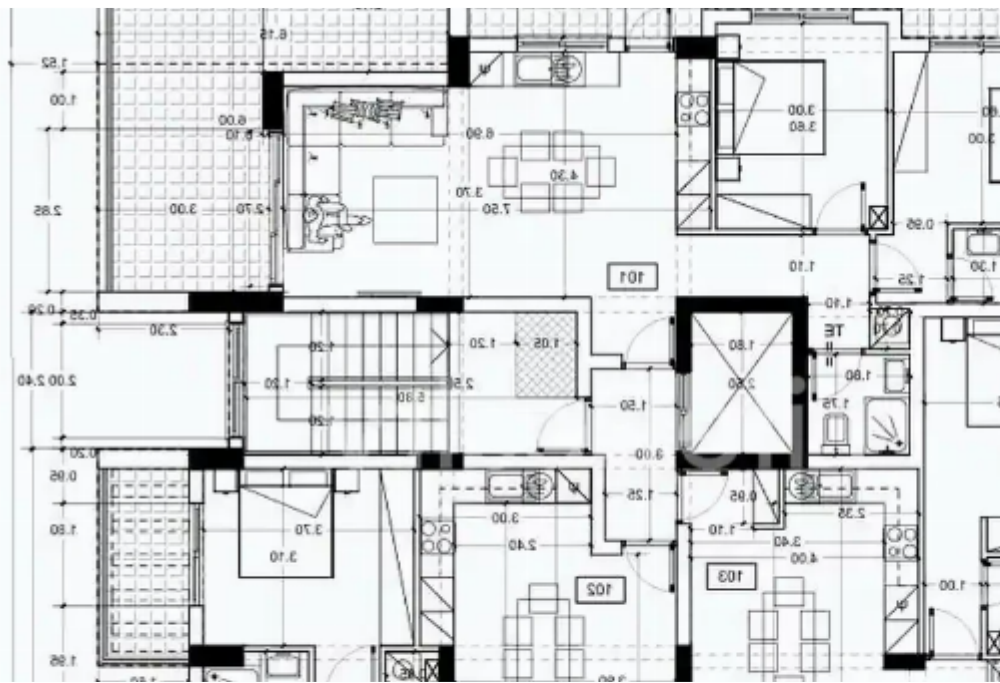

## 2-bedroom penthouse f?r s?le

**€525.000**

Limassol, Arch-Makariou-ii-Ave-Agios-Nektarios-3095 , Cyprus

**Offered at:** € 525,000

**Estate ID:** 38091

**Ref:** ba5246040

NET internal area: **77**

Bathrooms: **2**

Bedrooms: **2**

Parking spaces: **Covered cars**

Available from: **2024-05-11**

Offered at: **525,000**

Type: **Penthouse**

Introducing this remarkable three-floor building located in the desirable neighborhood of Neapoli in Limassol. With seven apartments and two penthouses. Just a quick 3-minute drive from the city center, this building showcases ideal finishes throughout, making it appealing for both renters and prospective buyers. Positioned near primary access routes in Neapoli, it provides easy access to the highway, only a two-minute drive away, making the beach reachable in less than five minutes. Additionally, it's conveniently situated close to schools, banks, and markets, ensuring effortless everyday living. With these exceptional features and amenities, this building promises luxu...