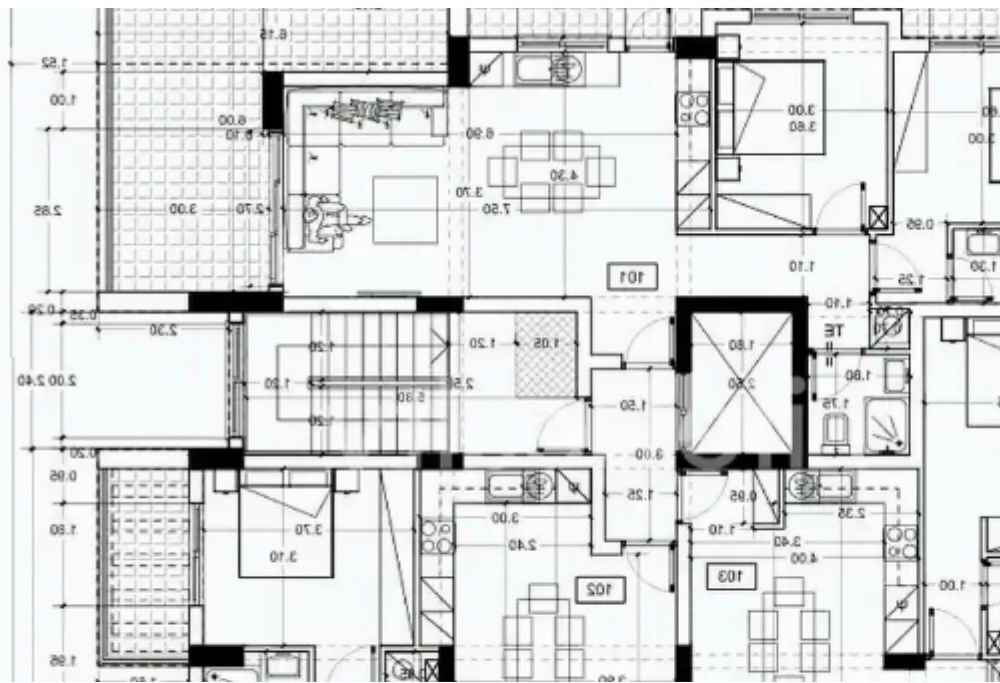

2-bedroom penthouse f?r s?le

€525.000

Limassol, Arch-Makariou-ii-Ave-Agios-Nektarios-3095 , Cyprus

Offered at: € 525,000

Estate ID: 38091

Ref: ba5246040

NET internal area: **77**

Bathrooms: **2**

Bedrooms: **2**

Parking spaces: **Covered cars**

Available from: **2024-05-11**

Offered at: **525,000**

Type: **Penthouse**

Introducing this remarkable three-floor building located in the desirable neighborhood of Neapoli in Limassol. With seven apartments and two penthouses. Just a quick 3-minute drive from the city center, this building showcases ideal finishes throughout, making it appealing for both renters and prospective buyers. Positioned near primary access routes in Neapoli, it provides easy access to the highway, only a two-minute drive away, making the beach reachable in less than five minutes. Additionally, it's conveniently situated close to schools, banks, and markets, ensuring effortless everyday living. With these exceptional features and amenities, this building promises luxurious living and...