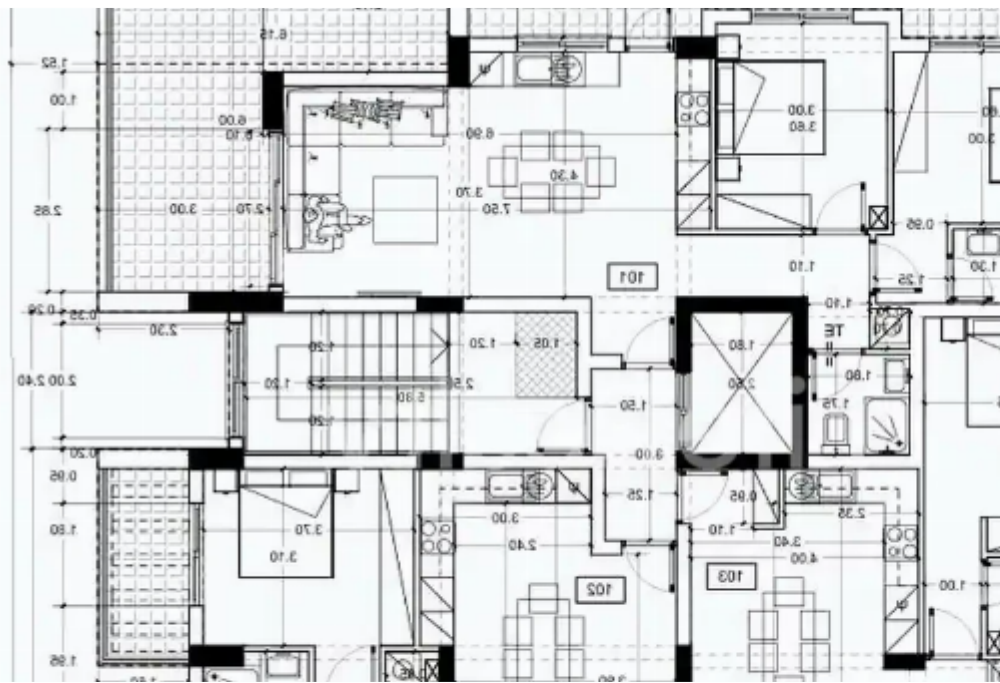

2-bedroom penthouse f?r s?le

€525.000

Limassol, Arch-Makariou-ii-Ave-Agios-Nektarios-3095 , Cyprus

Offered at: € 525,000

Estate ID: 38091

Ref: ba5246040

NET internal area: **77**

Bathrooms: **2**

Bedrooms: **2**

Parking spaces: **Covered cars**

Available from: **2024-05-11**

Offered at: **525,000**

Type: **Penthouse**

Introducing this remarkable three-floor building located in the desirable neighborhood of Neapoli in Limassol. With seven apartments and two penthouses. Just a quick 3-minute drive from the city center, this building showcases ideal finishes throughout, making it appealing for both renters and prospective buyers. Positioned near primary access routes in Neapoli, it provides easy access to the highway, only a two-minute drive away, making the beach reachable in less than five minutes. Additionally, it's conveniently situated close to schools, banks, and markets, ensuring effortless everyday living. With these exceptional features and amenities, this building promises luxu...