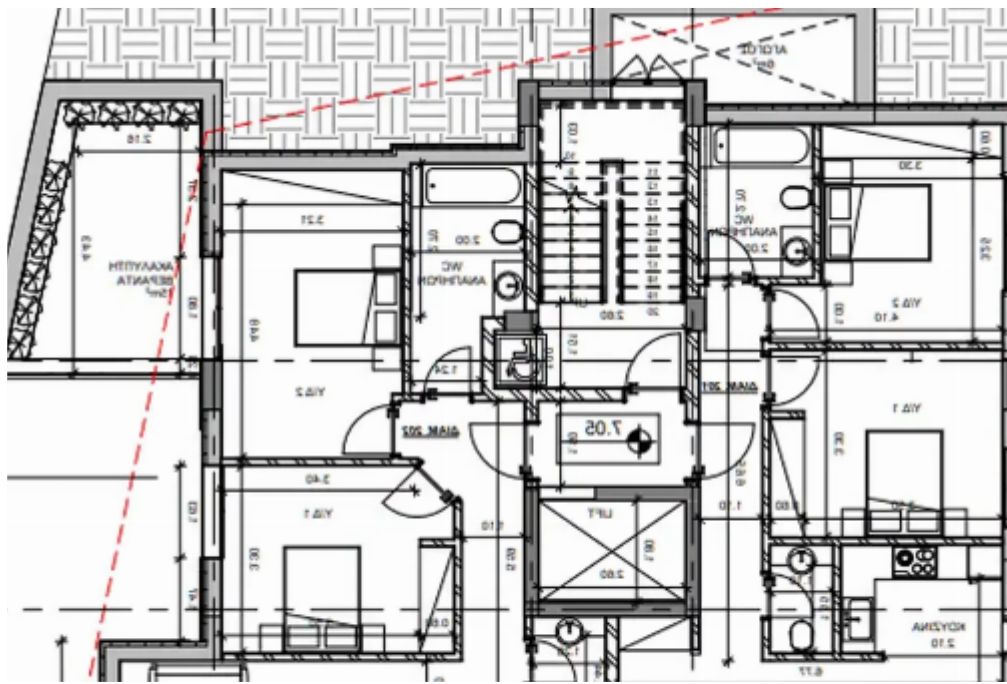

2-bedroom apartment for sale

Limassol, Mediterranean-Hospital-Agia-Phyla-Agia-Fylaxis-3117 ,
Cyprus

Offered at: € 420,000

Estate ID: 38096

Ref: ba5245840

Bathrooms: **2**

Bedrooms: **2**

Parking spaces: **Covered cars**

Available from: **2024-05-11**

Offered at: **420,000**

Type: **Apartment**

""""""The View is located on the hills of Agia Phyla in a dead-end road and it consists of only 5 apartments. Its location and unobstructed view truly make it one of a kind. Details: ? Bedrooms: 2 ? Bathrooms: 2 ? Covered area: 70 m² ? Covered veranda: 43 m² ? Storage area: 4 m² ? Total area: 117 m² ? Maximum privacy ? Unobstructed views ? Parking: 1 covered ? Delivery: January 2025""""""...