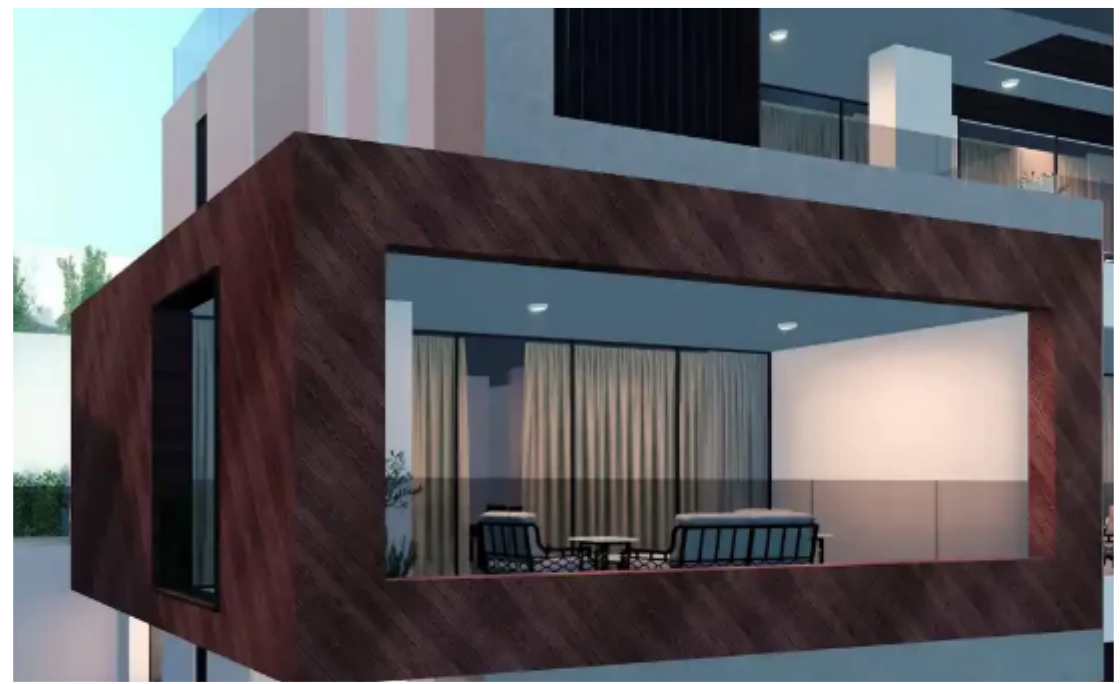

2-bedroom apartment f?r s?le

€420.000

Limassol, Mediterranean-Hospital-Agia-Phyla-Agia-Fylaxis-3117 ,
Cyprus

Offered at: € 420,000

Estate ID: 38096

Ref: ba5245840

NET internal area: **82**

Bathrooms: **2**

Bedrooms: **2**

Parking spaces: **Covered cars**

Available from: **2024-05-11**

Offered at: **420,000**

Type: **Apartment**

""""""The View is located on the hills of Agia Phyla in a dead-end road and it consists of only 5 apartments. Its location and unobstructed view truly make it one of a kind. Details: ? Bedrooms: 2 ? Bathrooms: 2 ? Covered area: 70 m² ? Covered veranda: 43 m² ? Storage area: 4 m² ? Total area: 117 m² ? Maximum privacy ? Unobstructed views ? Parking: 1 covered ? Delivery: January 2025""""""...