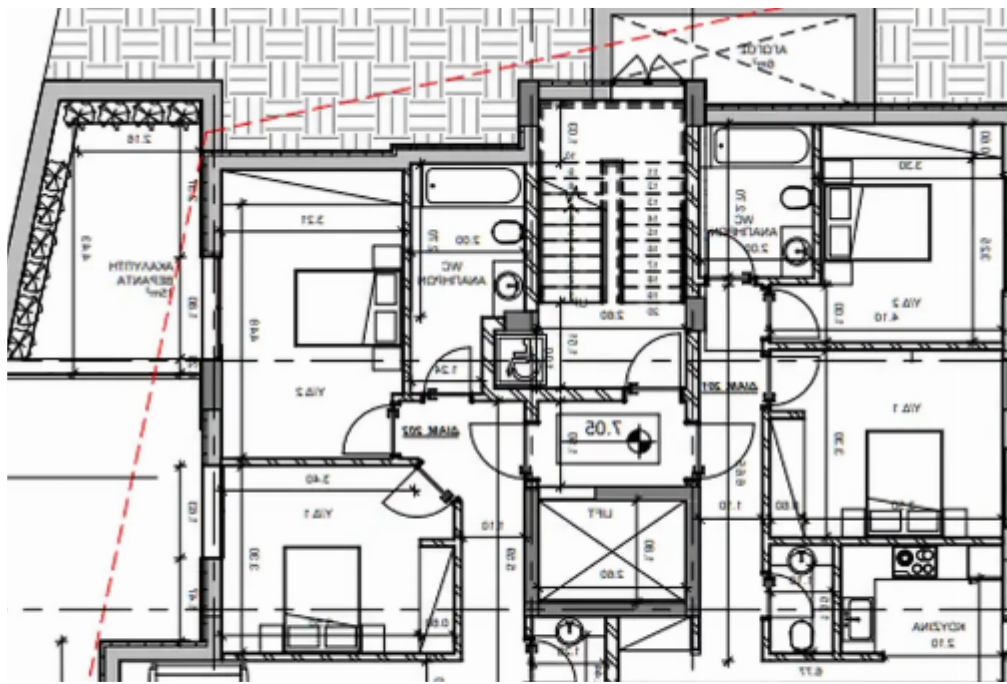

2-bedroom apartment f?r s?le

€420.000

Limassol, Mediterranean-Hospital-Agia-Phyla-Agia-Fylaxis-3117 ,
Cyprus

Offered at: € 420,000

Estate ID: 38096

Ref: ba5245840

NET internal area: **82**

Bathrooms: **2**

Bedrooms: **2**

Parking spaces: **Covered cars**

Available from: **2024-05-11**

Offered at: **420,000**

Type: **Apartment**

""""""The View is located on the hills of Agia Phyla in a dead-end road and it consists of only 5 apartments. Its location and unobstructed view truly make it one of a kind. Details: ? Bedrooms: 2 ? Bathrooms: 2 ? Covered area: 70 m² ? Covered veranda: 43 m² ? Storage area: 4 m² ? Total area: 117 m² ? Maximum privacy ? Unobstructed views ? Parking: 1 covered ? Delivery: January 2025""""""...