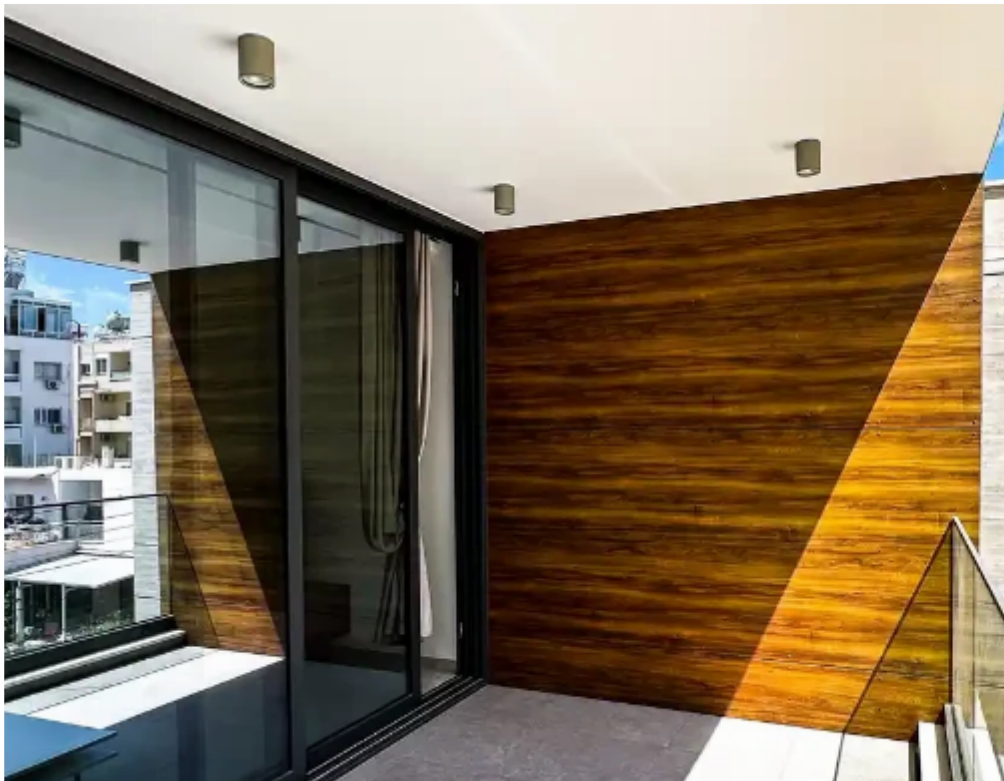

2-bedroom apartment to rent

€2.300

Limassol, Griva-Digeni-Neapoli-3101 , Cyprus

Offered at: €2,300

Estate ID: 38732

Ref: ba5249799

NET internal area: **85**

Bathrooms: **2**

Bedrooms: **2**

Parking spaces: **Covered cars**

Available from: **2024-05-14**

Offered at: **2,300**

Type: **Apartment**

2 bedroom apartment in Niapolis Near the Sea and Alfa Mega supermarket 2 bathroom 2 balcony...