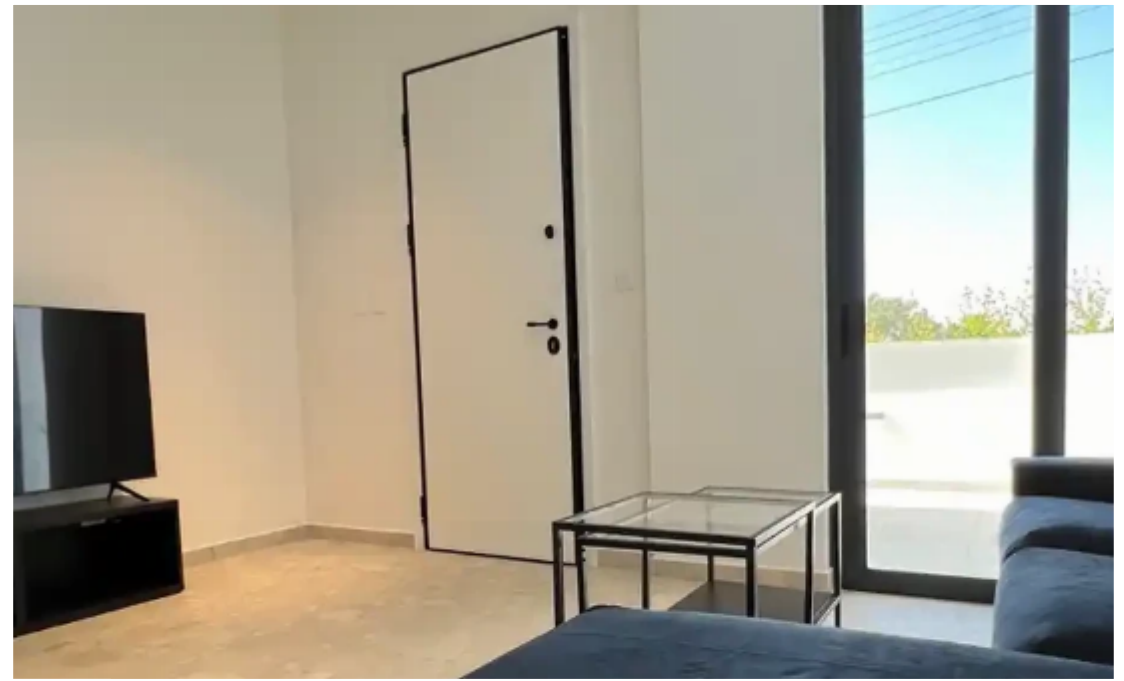

1-bedroom apartment to rent

€1.300

Limassol, Lidl-Papantoniou-Store-Ypsonas-4187 , Cyprus

Offered at: € 1,250

Estate ID: 39243

Ref: ba5251888

NET internal area: **85**

Bathrooms: **1**

Bedrooms: **1**

Parking spaces: **Covered cars**

Available from: **2024-05-16**

Offered at: **1,250**

Type: **Apartment**

Stunning and opulent, this brand new fully furnished 1-bedroom luxury flat epitomizes contemporary elegance. Impeccably designed, the living space boasts sophisticated furnishings and high-end finishes. The bedroom offers a tranquil haven, while the well-appointed kitchen and chic bathroom complete the sense of refined living. With every detail carefully curated, this stylish flat provides the perfect sanctuary for a discerning individual seeking comfort and luxury in a compact, yet lavish, retreat. Photovoltaic panels Covered gated parking storeroom 3 deposits required 1 years contract...