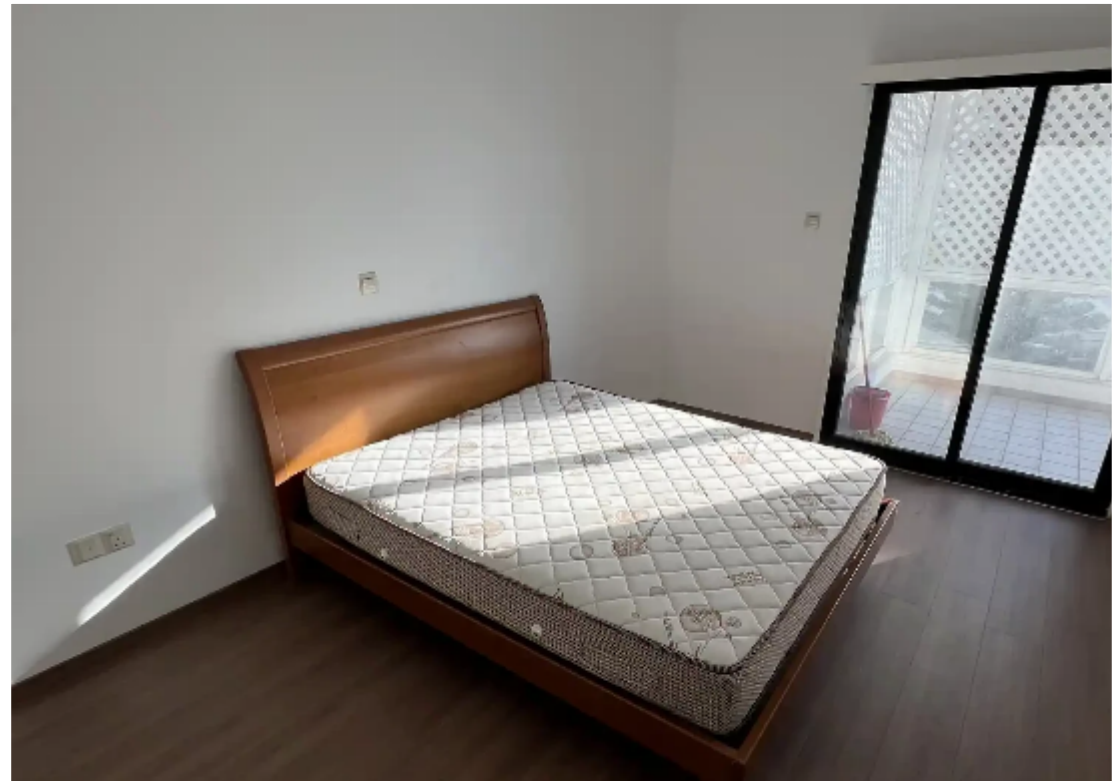

2-bedroom apartment to rent

€2.400

Limassol, Super-Home-Center-Timou-Prodromou-Mesa-Geitonia-4004 , Cyprus

Offered at: €2,400

Estate ID: 39513

Ref: ba5254085

NET internal area: **95**

Bathrooms: **1**

Bedrooms: **2**

Parking spaces: **Uncovered cars**

Available from: **2024-05-17**

Offered at: **2,400**

Type: **Apartment**

Seafront 2 bedrooms apartment furnished with new furnitures,4th floor,swimming pool,gated parking.No pets. No agents....