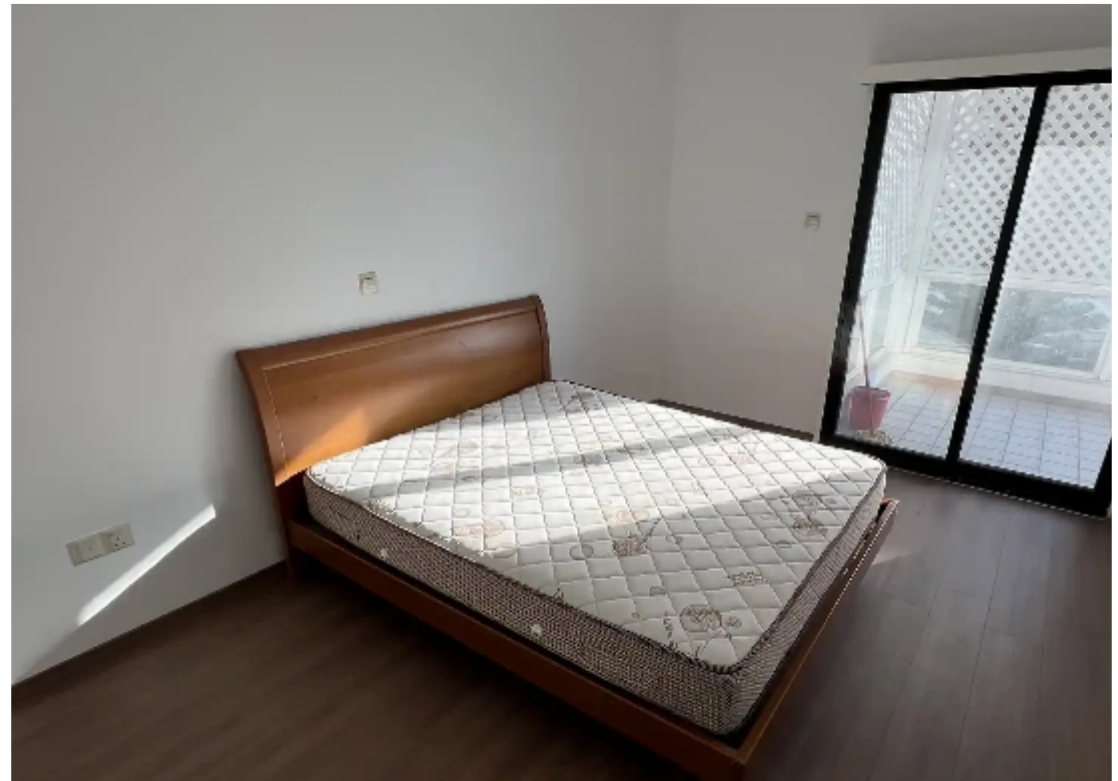

2-bedroom apartment to rent

€2.400

Limassol, Super-Home-Center-Timou-Prodromou-Mesa-Geitonia-4004 , Cyprus

Offered at: €2,300

Estate ID: 39513

Ref: ba5254085

NET internal area: **95**

Bathrooms: **1**

Bedrooms: **2**

Parking spaces: **Uncovered cars**

Available from: **2024-05-17**

Offered at: **2,300**

Type: **Apartment**

""""""""Seafront 2 bedrooms apartment furnished with new furnitures,4th floor,swimming pool,gated parking.No pets. No agents.""""""""...