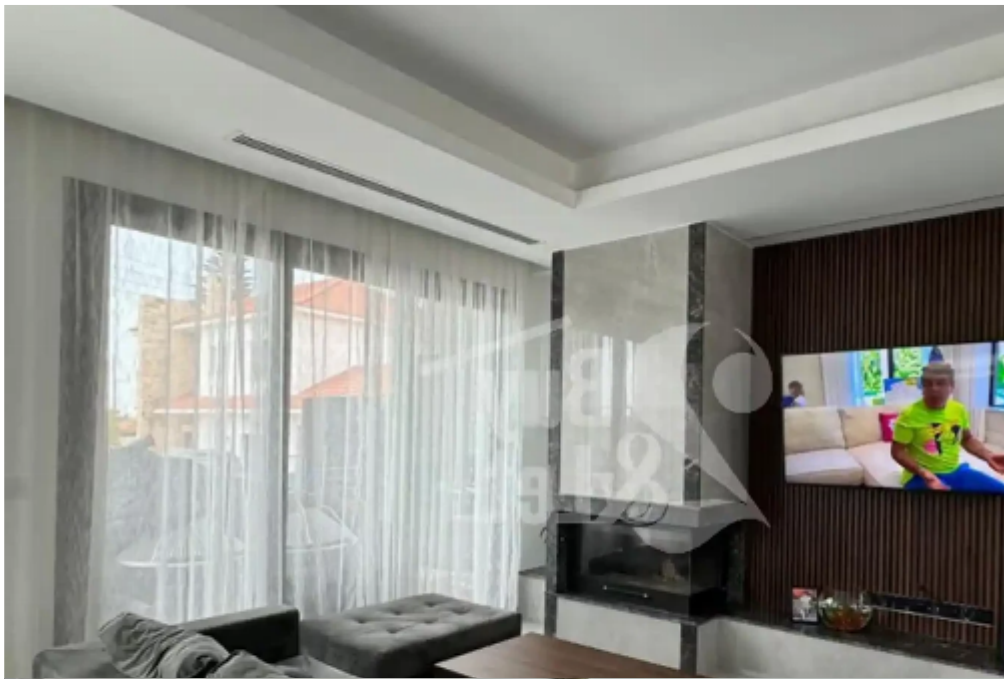

4-bedroom villa f?r s?le

€650.000

Limassol, Episkopi-4620 , Cyprus

Offered at: € 650,000

Estate ID: 40055

Ref: ba5256487

NET internal area: **305**

Bathrooms: **3**

Bedrooms: **4**

Parking spaces: **Covered cars**

Available from: **2024-05-19**

Offered at: **650,000**

Type: **Villa**

Fully Furnished 2 Covered Parkings Fireplace Air Condition Sea View Barbecue Area CCTV Double Glazing Windows Provision For Under-Floor Heating Shutters Areas Internal Area: 305m² Covered Verandas: 34m² Uncovered Verandas: 12m² Total Area: 305m² Energy: Autonomous Heating System Underfloor Heating Autonomous Cooling System Energy Efficiency Grade: A...